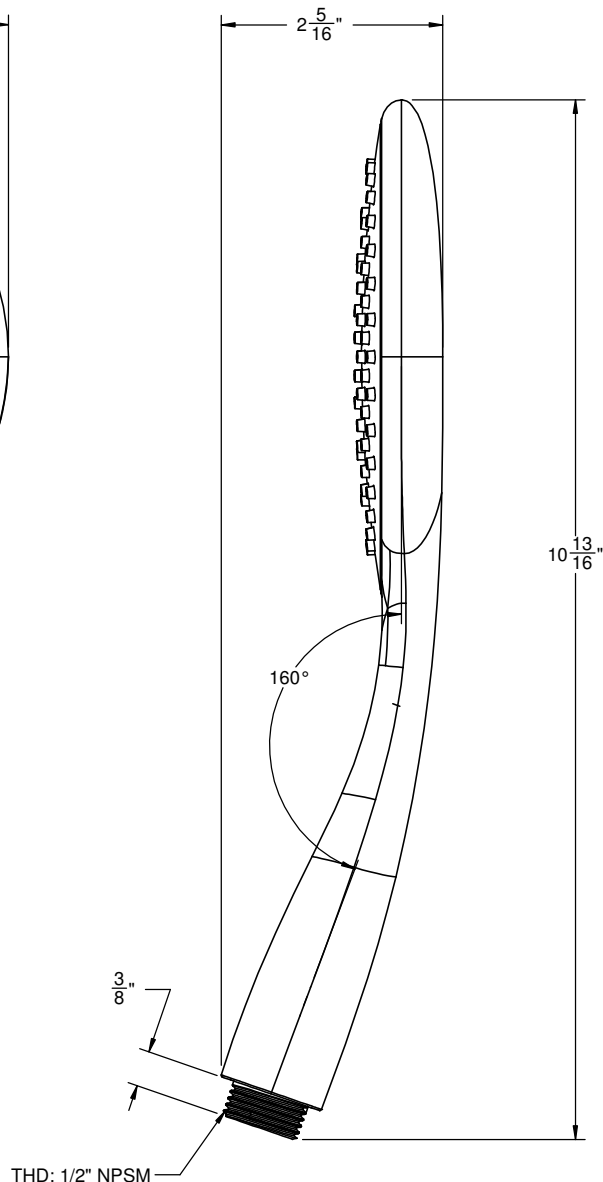

STYLEFLOW[®] AIR GEO

California Faucets[®]

5-3/8" SINGLE FUNCTION CONTEMPORARY HANDSHOWER

Features

- 1/2" MIP inlet
- Air induction technology
- Single function handshower
- Self cleaning rubber jets
- ABS body
- 5-1/8" diameter, grey face
- Replace .FR with desired max flow rate:
 HS-551.25 for 2.5 gpm
 HS-551.18 for 1.8 gpm
 HS-551.15 for 1.5 gpm

Codes/Standards Applicable

Product meets or exceeds the following:

- ASME A112.18.1/CSA B125.1
- CEC (1.8 & 1.5 gpm)
- DOE (2.5, 1.8, & 1.5 gpm)
- Commonwealth of MA

HS-561.25
 HS-561.18
 HS-561.15

SPECIFICATIONS SUBJECT TO CHANGE WITHOUT NOTICE

ALL DIMENSIONS SHOWN TO NEAREST 1/16"