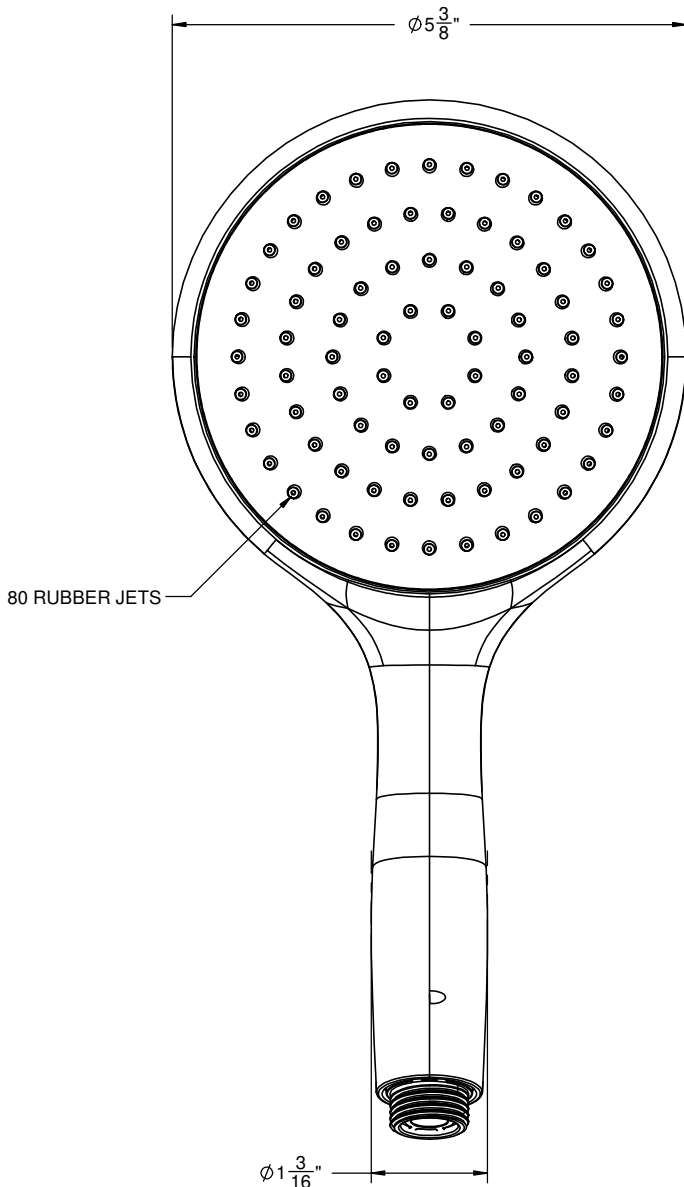

STYLEFLOW[®] AIR GEO

California Faucets[®]

5-3/8" SINGLE FUNCTION CONTEMPORARY HANDSHOWER

Features

- 1/2" MIP inlet
- Air induction technology
- Single function handshower
- Self cleaning rubber jets
- ABS body
- 5-1/8" diameter, grey face
- Replace .FR with desired max flow rate:
 HS-551.25 for 2.5 gpm
 HS-551.18 for 1.8 gpm
 HS-551.15 for 1.5 gpm

Codes/Standards Applicable

Product meets or exceeds the following:

- ASME A112.18.1/CSA B125.1
- CEC (1.8 & 1.5 gpm)
- DOE (2.5, 1.8, & 1.5 gpm)
- Commonwealth of MA

HS-561.25
 HS-561.18
 HS-561.15

SPECIFICATIONS SUBJECT TO CHANGE WITHOUT NOTICE

ALL DIMENSIONS SHOWN TO NEAREST 1/16"