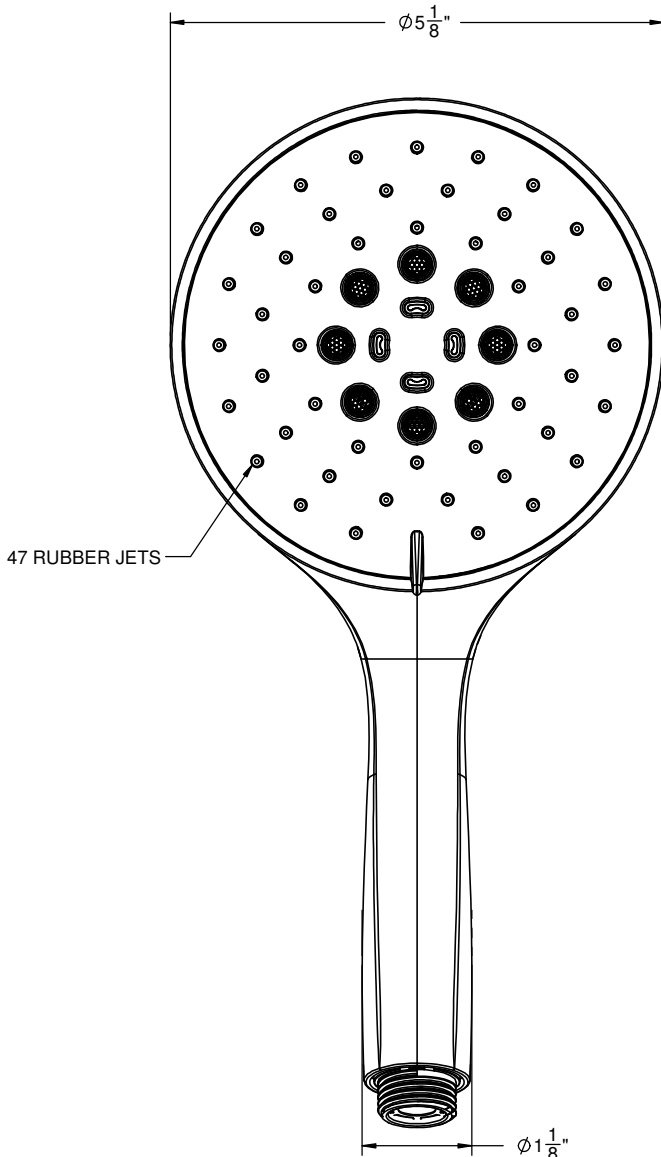

# STYLEFLOW® AIR IKO

5-1/8" MULTI-FUNCTION CONTEMPORARY HANDSHOWER

## Features

- 1/2" MIP inlet
- Air induction technology
- 3 function handshower: rain, air, & massage
- Self cleaning rubber jets
- ABS Body
- 5-1/8" diameter, grey face
- Replace .FR with desired max flow rate:  
HS-553.25 for 2.5 gpm  
HS-553.20 for 2.0 gpm  
HS-553.18 for 1.8 gpm

47 RUBBER JETS

THD: 1/2" NPSM

SPECIFICATIONS SUBJECT TO CHANGE WITHOUT NOTICE

ALL DIMENSIONS SHOWN TO NEAREST 1/16"