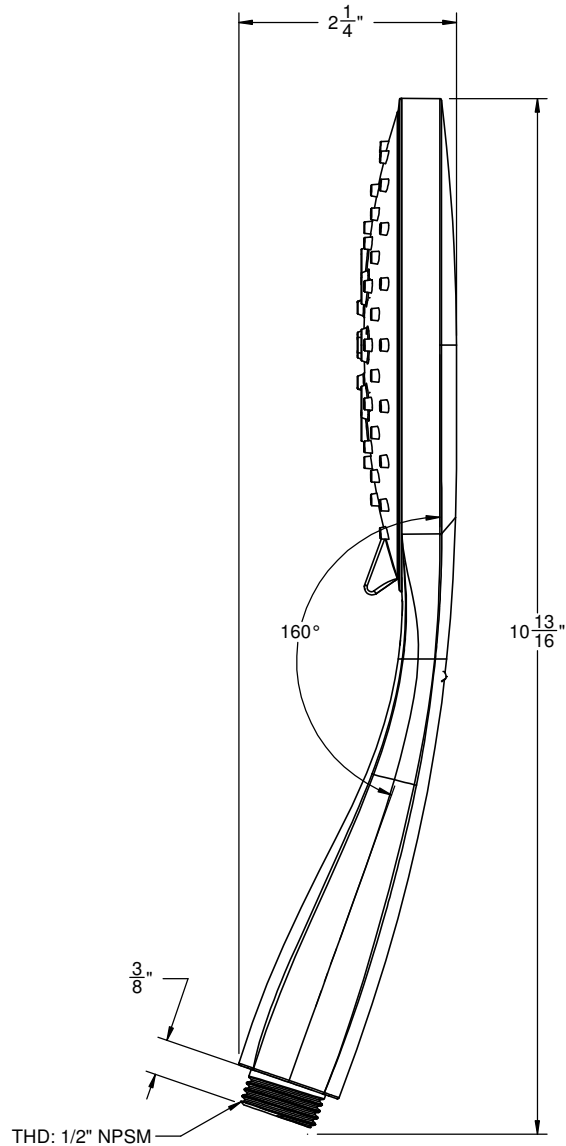

## Features

- 1/2" MIP inlet
- Air induction technology
- 3 function handshower: rain, air, & massage
- Self cleaning rubber jets
- ABS Body
- 5-1/8" diameter, grey face
- Replace .FR with desired max flow rate:  
HS-553.25 for 2.5 gpm  
HS-553.20 for 2.0 gpm  
HS-553.18 for 1.8 gpm

47 RUBBER JETS

THD: 1/2" NPSM

SPECIFICATIONS SUBJECT TO CHANGE WITHOUT NOTICE

ALL DIMENSIONS SHOWN TO NEAREST 1/16"