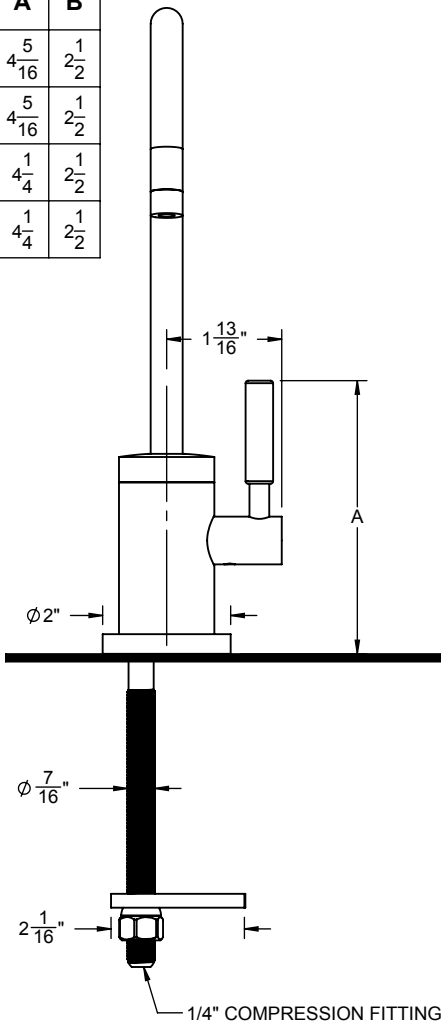

California Faucets®

KITCHEN

CONTEMPORARY COLD ONLY WATER DISPENSER

Features

- All brass construction
- 360° rotating spout
- Fits most popular cold/filtered water units with 1/4" compression
- Max flow rate: 1.8 gpm (6.8 L /min); flow rate may vary based on filter unit
- Ceramic disc cartridge
- Over 30 finishes including 15 PVD finishes

Codes/Standards Applicable

Product meets or exceeds the following:

- ASME A112.18.1/CSA B125.1
- NSF 61 and NSF 372
- CEC/DOE
- Commonwealth of MA
- ADA compliant

CF-9620-K51-ST shown

CF-9620-K51-BFB
 CF-9620-K51-BST
 CF-9620-K51-FB
 CF-9620-K51-ST

XX = DENOTES
 HANDLE STYLE

DIMENSIONS (in.)		
XX HANDLE	A	B
FB	4 ⁵ / ₁₆	2 ¹ / ₂
BFB	4 ⁵ / ₁₆	2 ¹ / ₂
ST	4 ¹ / ₄	2 ¹ / ₂
BST	4 ¹ / ₄	2 ¹ / ₂

THROUGH-HOLE SPECIFICATIONS		
MIN	RECOMMENDED	MAX
Ø 1/2"	Ø 1"	Ø 1-1/2"

SPECIFICATIONS SUBJECT TO CHANGE WITHOUT NOTICE

ALL DIMENSIONS SHOWN TO NEAREST 1/16"