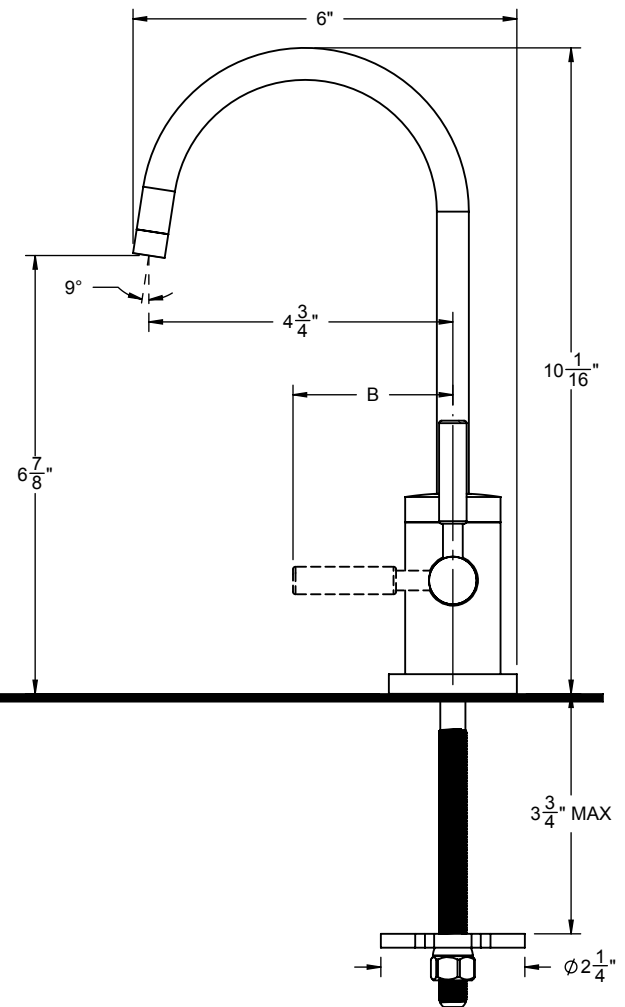

California Faucets®

KITCHEN

CONTEMPORARY COLD ONLY WATER DISPENSER

Features

- All brass construction
- 360° rotating spout
- Fits most popular cold/filtered water units with 1/4" compression
- Max flow rate: 1.8 gpm (6.8 L /min); flow rate may vary based on filter unit
- Ceramic disc cartridge
- Over 30 finishes including 15 PVD finishes

Codes/Standards Applicable

Product meets or exceeds the following:

- ASME A112.18.1/CSA B125.1
- NSF 61 and NSF 372
- CEC/DOE
- Commonwealth of MA
- ADA compliant

CF-9620-K51-ST shown

CF-9620-K51-BFB
 CF-9620-K51-BST
 CF-9620-K51-FB
 CF-9620-K51-ST

XX = DENOTES
 HANDLE STYLE

DIMENSIONS (in.)		
XX HANDLE	A	B
FB	4 ⁵ / ₁₆	2 ¹ / ₂
BFB	4 ⁵ / ₁₆	2 ¹ / ₂
ST	4 ¹ / ₄	2 ¹ / ₂
BST	4 ¹ / ₄	2 ¹ / ₂

THROUGH-HOLE SPECIFICATIONS		
MIN	RECOMMENDED	MAX
Ø 1/2"	Ø 1"	Ø 1-1/2"

SPECIFICATIONS SUBJECT TO CHANGE WITHOUT NOTICE

ALL DIMENSIONS SHOWN TO NEAREST 1/16"