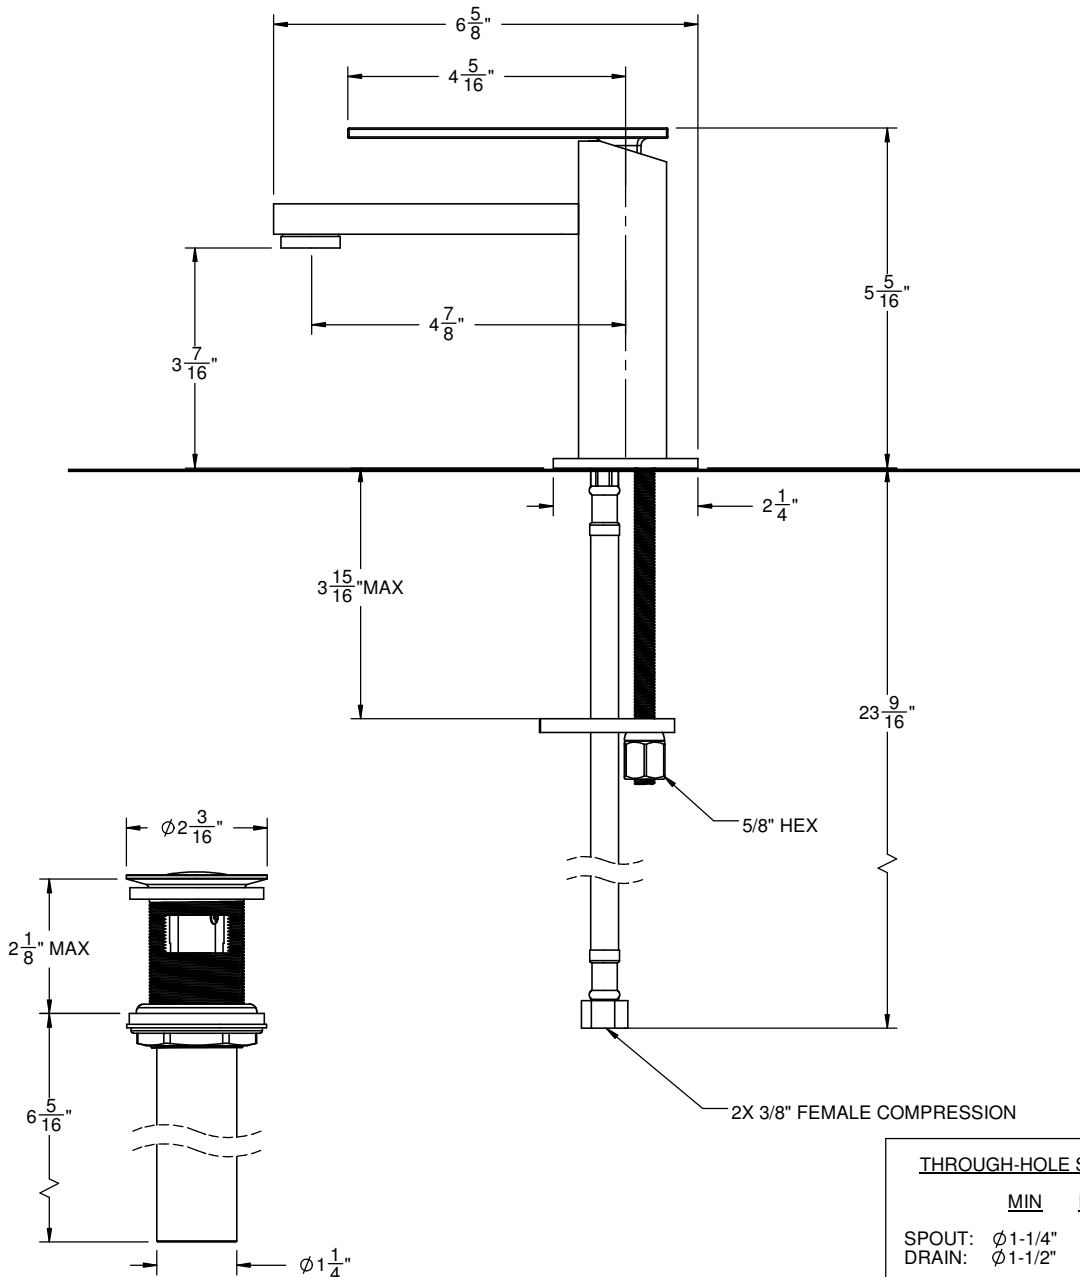

California Faucets®

Morro Bay™

SINGLE HOLE LAVATORY FAUCET

CF-7701-1

Features

- 5-5/16" spout center to center
- Single handle operation cartridge with ceramic disc
- Flexible braided hoses for ease of installation
- ϕ 1-1/4" all brass touch style pop up drain assembly
- Flush mount aerator insert
- 1.2 gpm (4.5 L/min) max flow rate
- Solid brass construction
- Over 30 finishes including 15 PVD finishes

Codes/Standards

Product meets or exceeds the following:

- ASME A112.18.1/CSA B125.1
- NSF/ANSI 61 & NSF/ANSI 372
- CEC
- ADA compliant

ALL DIMENSIONS SHOWN TO THE NEAREST 1/16"