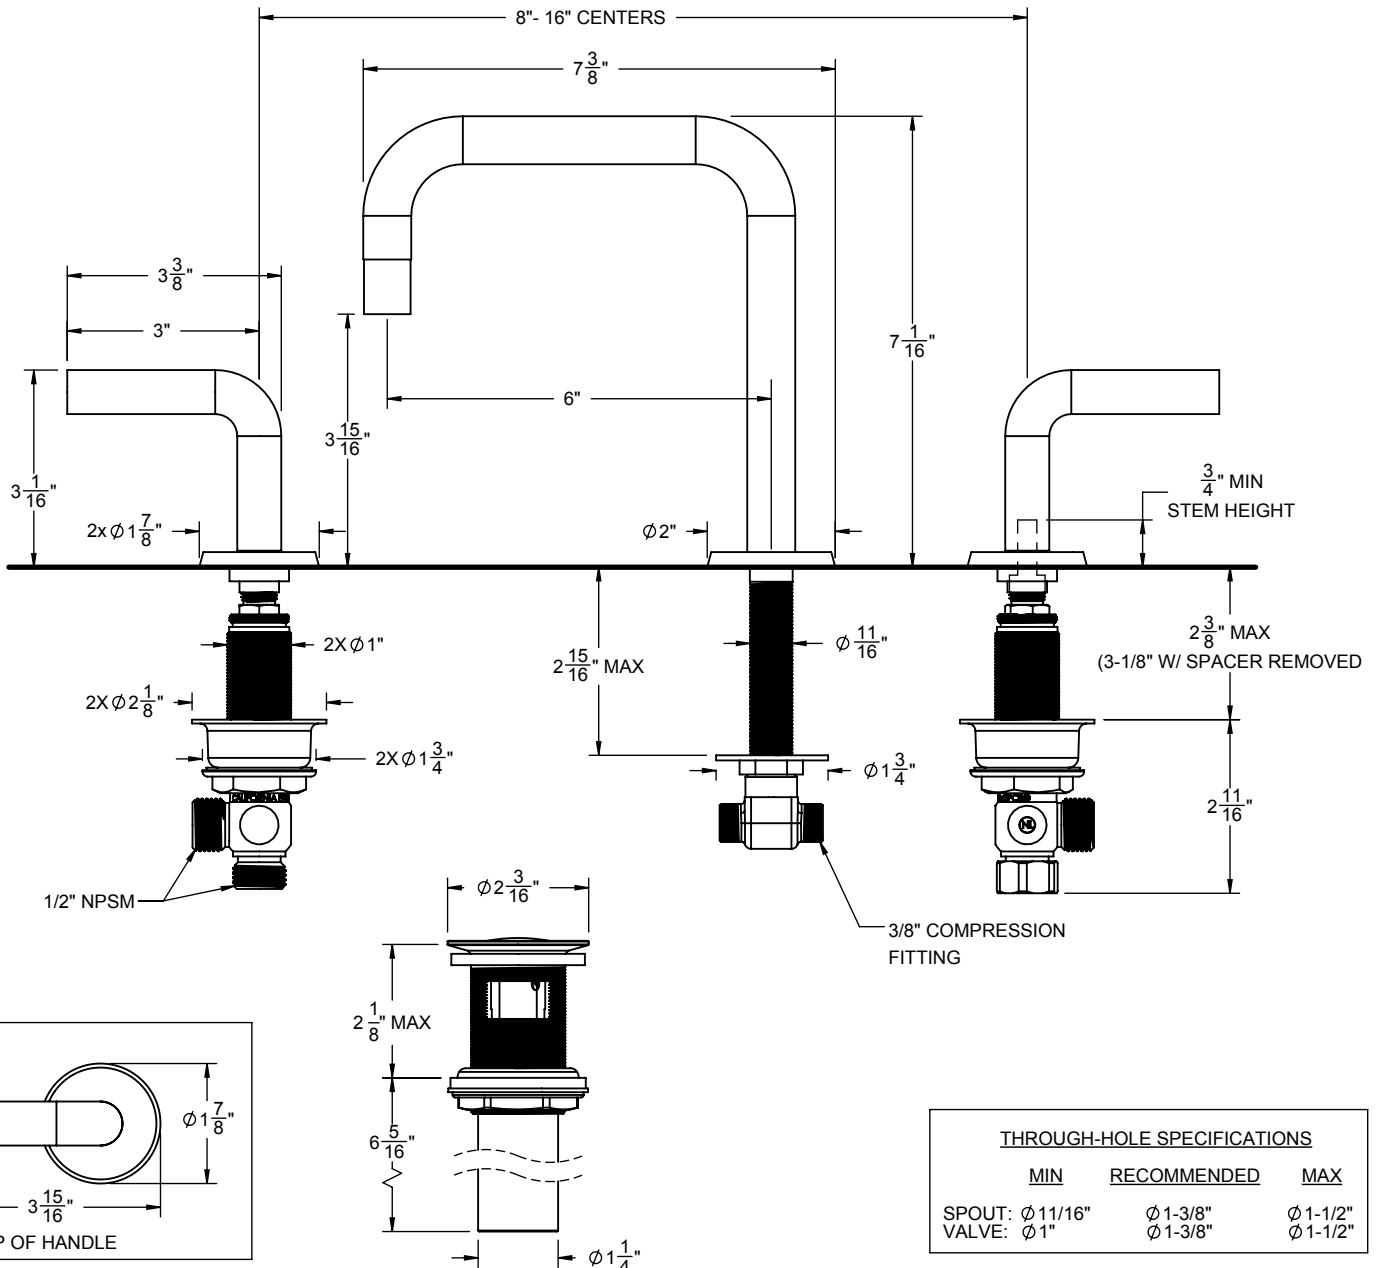

### Features

- 6" spout center to center
- 1/4 turn ceramic disc cartridge(s)
- Flexible braided hoses for ease of installation
- $\Phi$  1-1/4" all brass touch style pop up drain assembly
- 1.2 gpm (4.5 L/min) max flow rate
- All brass construction
- Over 30 finishes including 15 PVD finishes

SPECIFICATIONS SUBJECT TO CHANGE WITHOUT NOTICE

ALL DIMENSIONS SHOWN TO NEAREST 1/16"