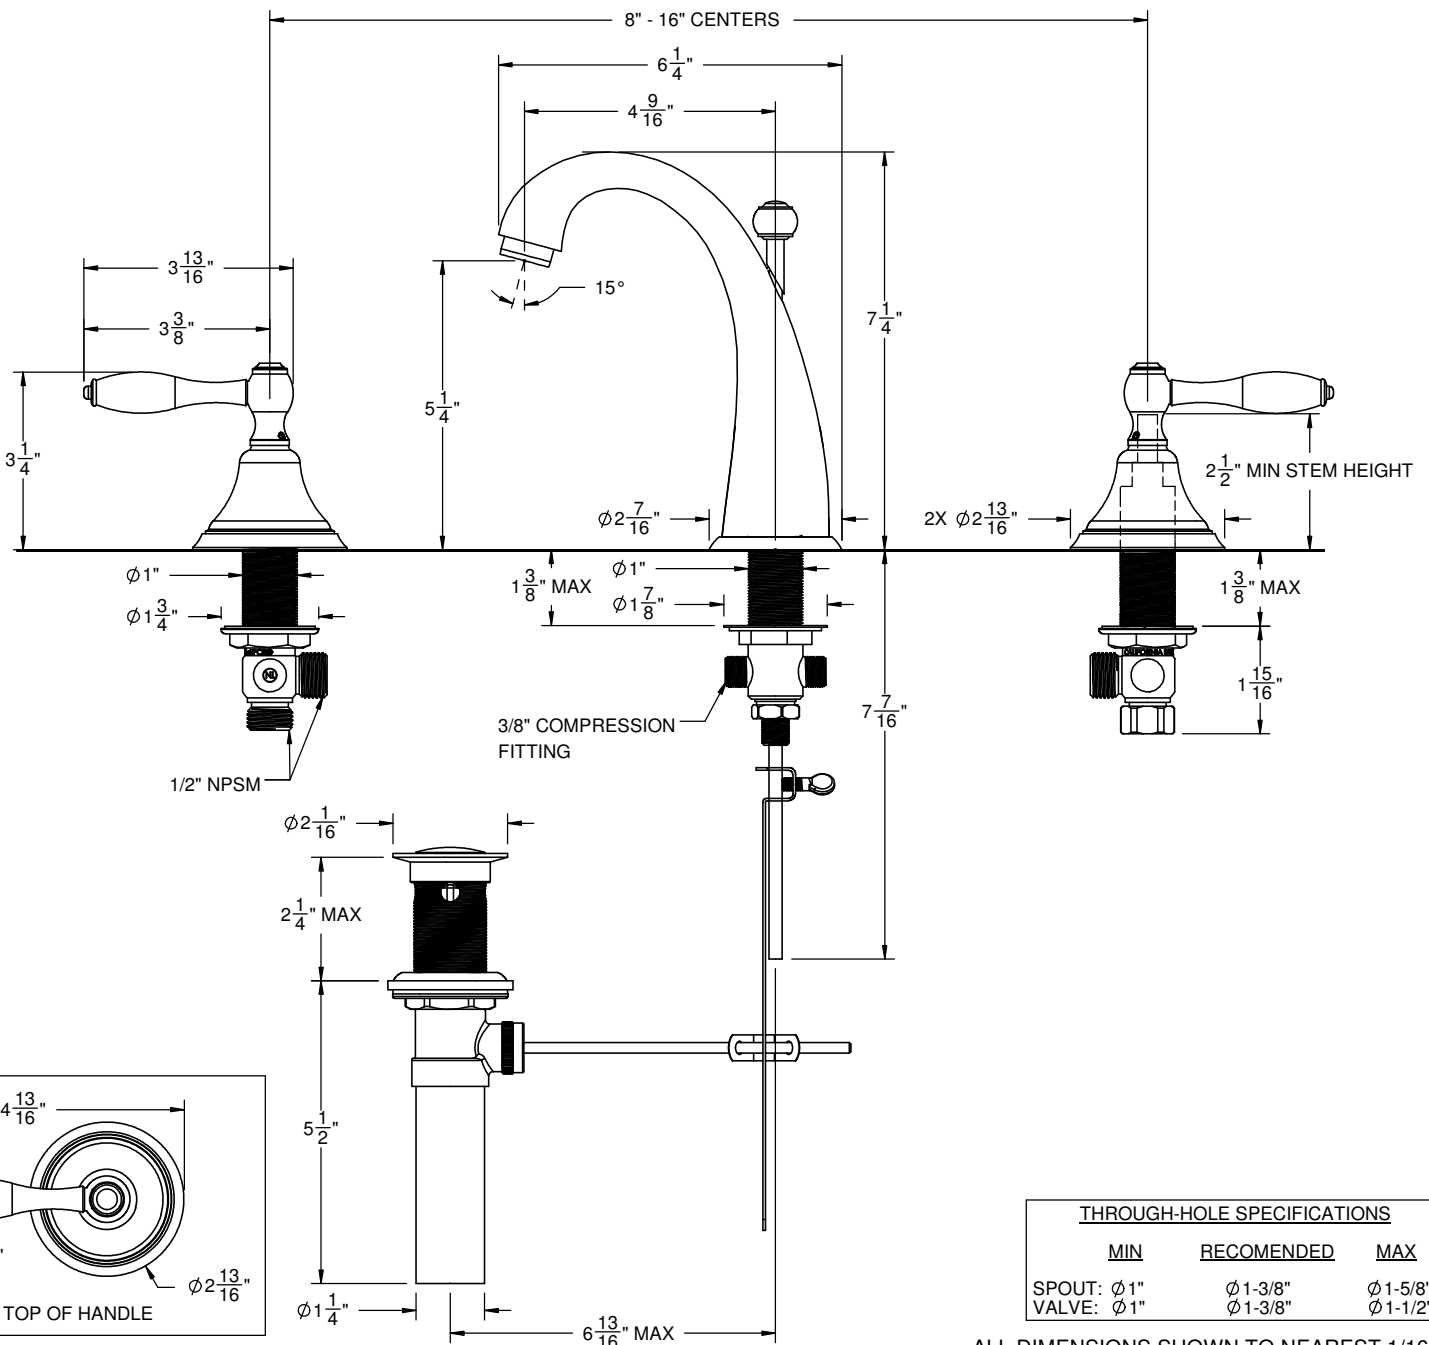

California Faucets®

Mendocino™

WIDESPREAD LAVATORY FAUCET

CF-6402

Features

- 4-9/16" spout center to center
- 1/4 turn ceramic disc cartridge(s)
- Flexible braided hoses for ease of installation
- ϕ 1-1/4" all brass lift rod style pop up drain assembly
- 1.2 gpm (4.5 L/min) max flow rate
- Solid brass construction
- Over 30 finishes including 15 PVD finishes

Codes/Standards

Product meets or exceeds the following:

- ASME A112.18.1/CSA B125.1
- NSF/ANSI 61 & NSF/ANSI 372
- CEC
- ADA compliant

ALL DIMENSIONS SHOWN TO NEAREST 1/16"