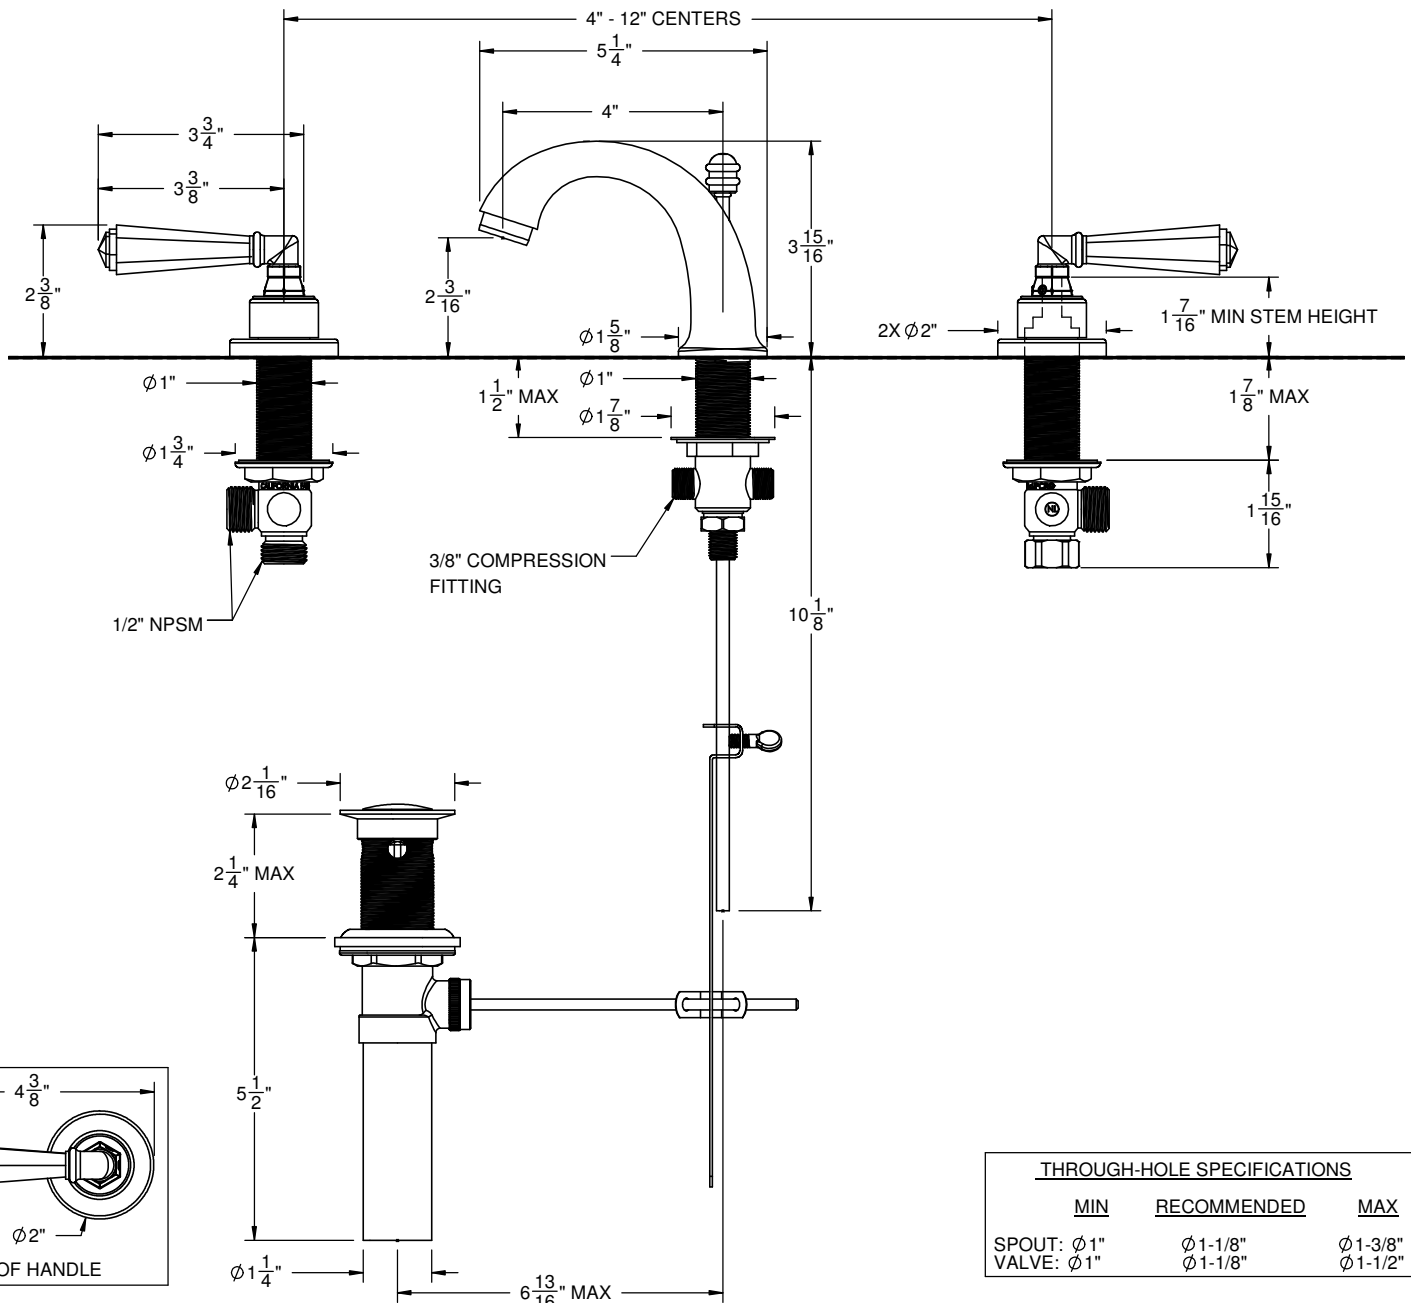

California Faucets®

MONTEREY™

WIDESPREAD LAVATORY FAUCET

CF-4607

Features

- 4" spout reach
- 1/4 turn ceramic disc cartridge(s)
- Flexible connections for easy installation
- ϕ 1-1/4" all brass lift rod style pop up drain assembly
- 1.2 gpm (4.5 L/min) max flow rate
- Solid brass construction
- Over 30 finishes including 15 PVD finishes

Codes/Standards

Product meets or exceeds the following:

- ASME A112.18.1/CSA B125.1
- NSF/ANSI 61 & NSF/ANSI 372
- CEC/DOE/EPA WaterSense
- Commonwealth of MA
- ADA compliant

SPECIFICATIONS SUBJECT TO CHANGE WITHOUT NOTICE

ALL DIMENSIONS SHOWN TO NEAREST 1/16"