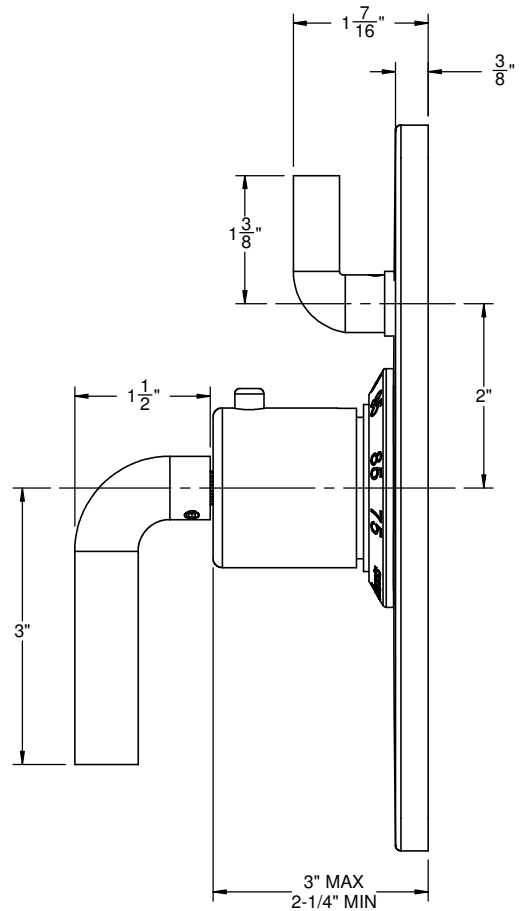

### Features

- All brass construction
- 100°F safety stop button with manual override
- Single integral volume control
- 7-7/8" by 5-7/8" rectangular faceplate
- Less head, arm, flange and spout
- Engraved brass temperature ring
- Over 30 finishes including 15 PVD finishes

## TO-THC1L-74

ALL DIMENSIONS SHOWN TO NEAREST 1/16"