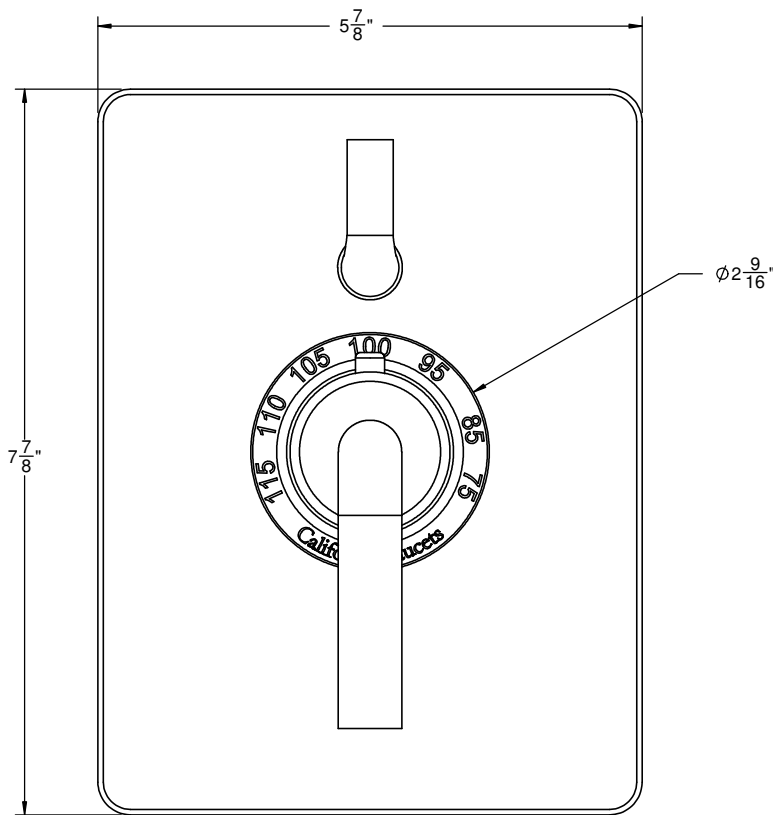

### Features

- All brass construction
- 100°F safety stop button with manual override
- Single integral volume control
- 7-7/8" by 5-7/8" rectangular faceplate
- Less head, arm, flange and spout
- Engraved brass temperature ring
- Over 30 finishes including 15 PVD finishes

## TO-THC1L-74

ALL DIMENSIONS SHOWN TO NEAREST 1/16"