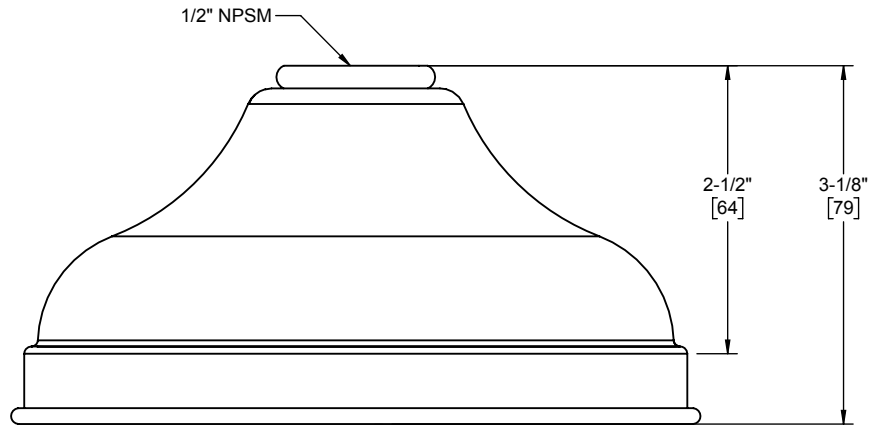

California Faucets®

Showerhead

6" Diameter Rose

Features

- Available in 28 finishes including 13 PVD finishes
- All brass construction
- For swivel add SH-113, sold separately
- Replace .FR with desired max flow rate:
SH-106.25 for 2.5 gpm
SH-106.18 for 1.8 gpm

SH-106.25
SH-106.18

Codes/Standards Applicable

Product meets or exceeds the following:

- ASME A112.18.1/CSA B125.1
- CEC (1.8 gpm)
- DOE (2.5 & 1.8 gpm)
- Commonwealth of MA

Specifications subject to change without notice

Dimensions are inches, rounded to 1/16"
[Dimensions in brackets are mm, rounded to 1mm]