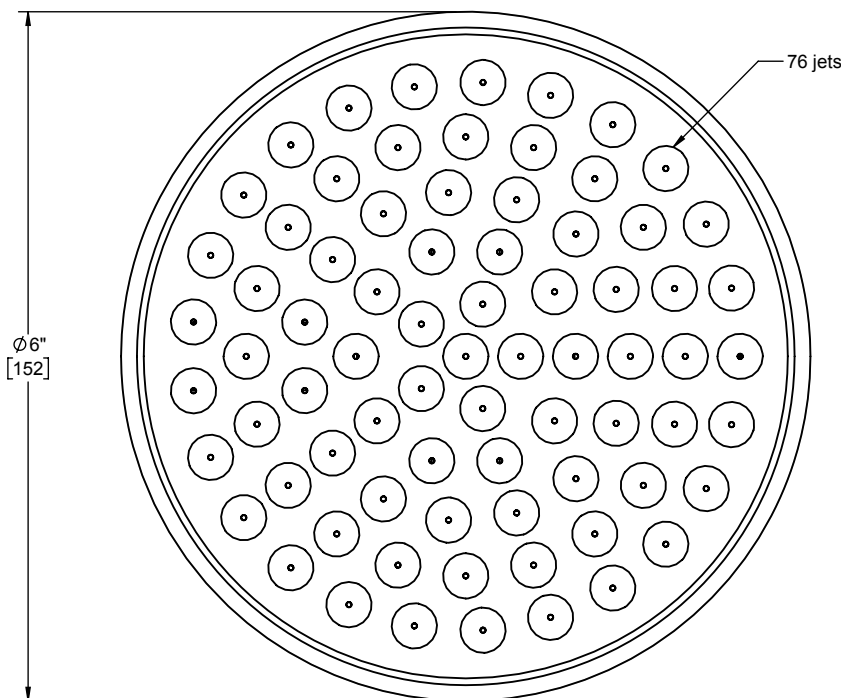

California Faucets®

Showerhead

6" Diameter Rose

Features

- Available in 28 finishes including 13 PVD finishes
- All brass construction
- For swivel add SH-113, sold separately
- Replace .FR with desired max flow rate:
SH-106.25 for 2.5 gpm
SH-106.18 for 1.8 gpm

SH-106.25
SH-106.18

Codes/Standards Applicable

Product meets or exceeds the following:

- ASME A112.18.1/CSA B125.1
- CEC (1.8 gpm)
- DOE (2.5 & 1.8 gpm)
- Commonwealth of MA

Specifications subject to change without notice

Dimensions are inches, rounded to 1/16"
[Dimensions in brackets are mm, rounded to 1mm]