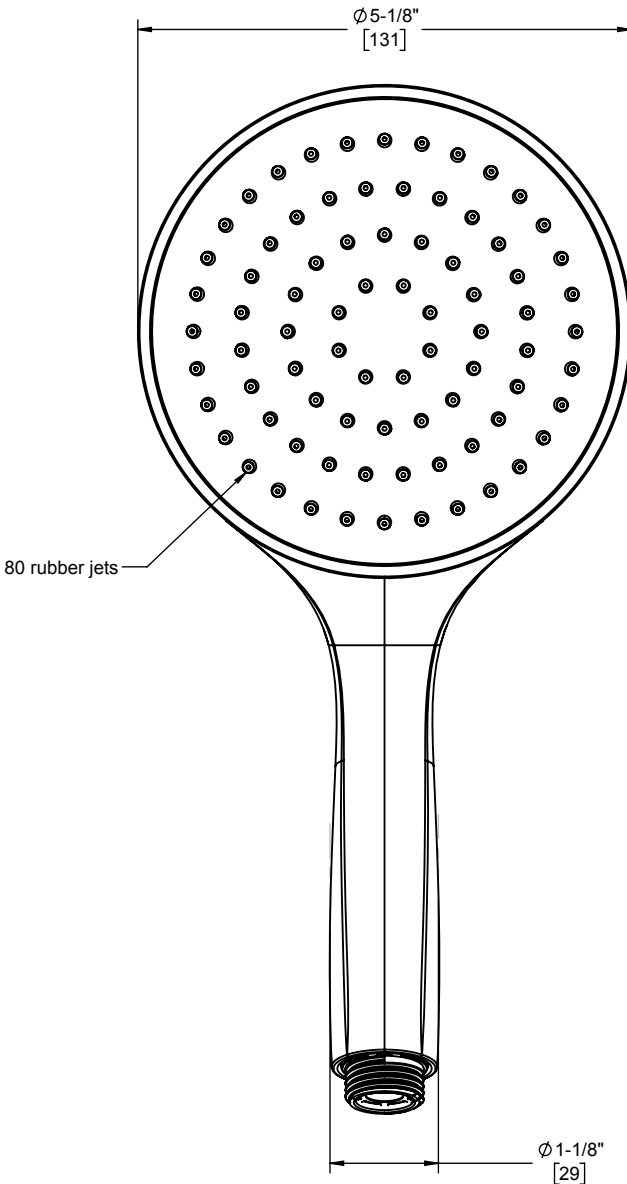

California Faucets®

Styleflow® Air Iko

5-1/8" Diameter Single Function Contemporary Handshower

Features

- Air induction technology
- Self cleaning rubber jets
- ABS body
- Gray spray face
- Replace .FR with desired max flow rate:
 HS-551.25 for 2.5 gpm
 HS-551.18 for 1.8 gpm
 HS-551.15 for 1.5 gpm

HS-551.25
HS-551.18
HS-551.15

Codes/Standards Applicable

Product meets or exceeds the following:

- ASME A112.18.1/CSA B125.1
- CEC (1.8, & 1.5 gpm)
- DOE (2.5, 1.8, & 1.5 gpm)
- Commonwealth of MA

Specifications subject to change without notice

Dimensions are inches, rounded to 1/16"
[Dimensions in brackets are mm, rounded to 1mm]