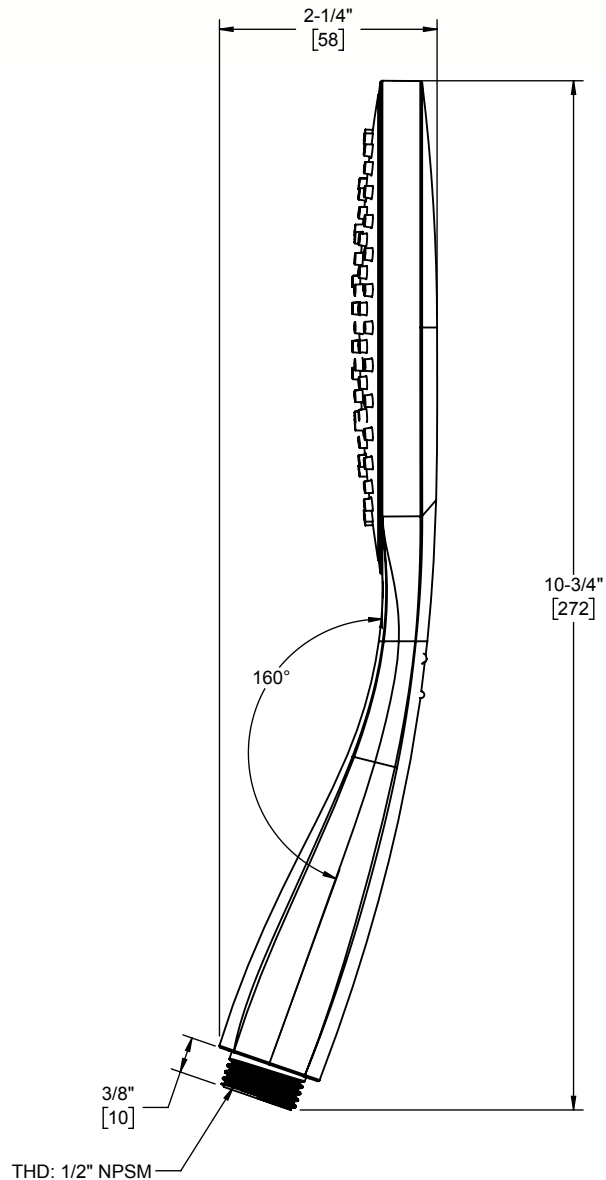

California Faucets®

Styleflow® Air Iko

5-1/8" Diameter Single Function Contemporary Handshower

Features

- Air induction technology
- Self cleaning rubber jets
- ABS body
- Gray spray face
- Replace .FR with desired max flow rate:
 HS-551.25 for 2.5 gpm
 HS-551.18 for 1.8 gpm
 HS-551.15 for 1.5 gpm

HS-551.25
HS-551.18
HS-551.15

Codes/Standards Applicable

Product meets or exceeds the following:

- ASME A112.18.1/CSA B125.1
- CEC (1.8, & 1.5 gpm)
- DOE (2.5, 1.8, & 1.5 gpm)
- Commonwealth of MA

Specifications subject to change without notice

Dimensions are inches, rounded to 1/16"
[Dimensions in brackets are mm, rounded to 1mm]