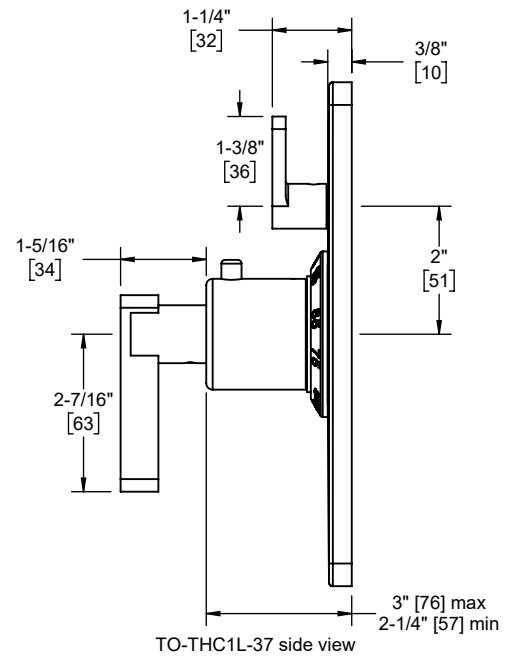

**Codes/Standards Applicable**

Product meets or exceeds the following:

- ASME A112.18.1/CSA B125.1
- ASSE 1016
- ADA compliant (lever handles only)

**TO-THC1L-37  
TO-THC1L-37T  
TO-THC1L-37X  
TO-THC1L-37XT**

TO-THC1L-37 shown

TO-THC1L-37 front view

TO-THC1L-37 side view

TO-THC1L-37X front view

TO-THC1L-37X side view