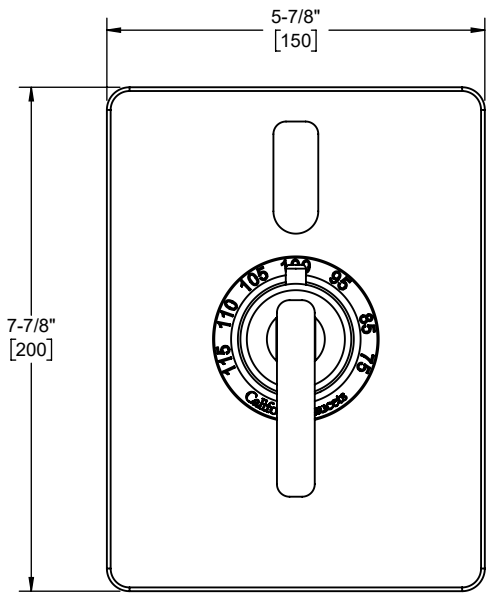

**Codes/Standards Applicable**

Product meets or exceeds the following:

- ASME A112.18.1/CSA B125.1
- ASSE 1016
- ADA compliant (lever handles only)

**TO-THC1L-37  
TO-THC1L-37T  
TO-THC1L-37X  
TO-THC1L-37XT**

TO-THC1L-37 shown

TO-THC1L-37 front view

TO-THC1L-37 side view

TO-THC1L-37X front view

TO-THC1L-37X side view