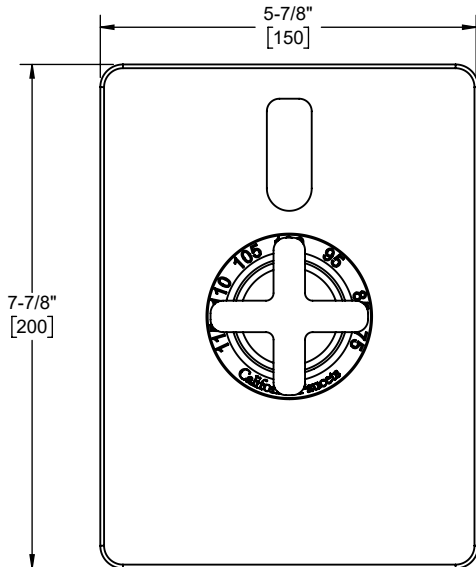

**Codes/Standards Applicable**

Product meets or exceeds the following:

- ASME A112.18.1/CSA B125.1
- ASSE 1016
- ADA compliant (lever handles only)

**TO-THC1L-37  
TO-THC1L-37T  
TO-THC1L-37X  
TO-THC1L-37XT**

TO-THC1L-37 shown

TO-THC1L-37 front view

TO-THC1L-37 side view

TO-THC1L-37X front view

TO-THC1L-37X side view