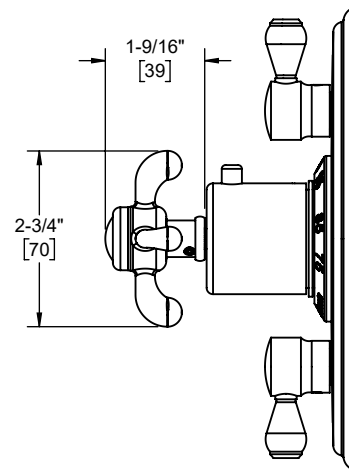

Codes/Standards Applicable

Product meets or exceeds the following:

- ASME A112.18.1/CSA B125.1
- ASSE 1016
- ADA compliant (with lever handles)

TO-TH2L-61
TO-TH2L-61XD

TO-TH2L-61 shown

TO-TH2L-61 front view

TO-TH2L-61 side view

TO-TH2L-61XD front view

TO-TH2L-61XD side view

Specifications subject to change without notice

Dimensions are inches, rounded to 1/16"
[Dimensions in brackets are mm, rounded to 1mm]