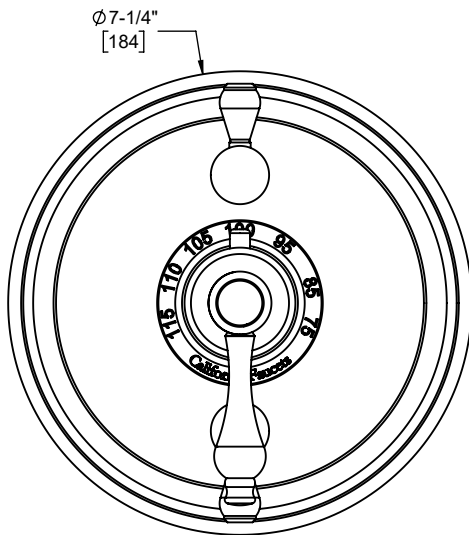

California Faucets®

Salinas™

Styletherm® Trin Only W/ Dual Volume Control

Features

- Available in 27 finishes including 12 PVD finishes
- All brass construction
- 100°F safety stop button with manual override
- Dual integral volume button control
- Engraved brass temperature ring

Codes/Standards Applicable

Product meets or exceeds the following:

- ASME A112.18.1/CSA B125.1
- ASSE 1016
- ADA compliant (with lever handles)

TO-TH2L-61
TO-TH2L-61XD

TO-TH2L-61 shown

TO-TH2L-61 front view

TO-TH2L-61 side view

TO-TH2L-61XD front view

TO-TH2L-61XD side view

Specifications subject to change without notice

Dimensions are inches, rounded to 1/16"
[Dimensions in brackets are mm, rounded to 1mm]