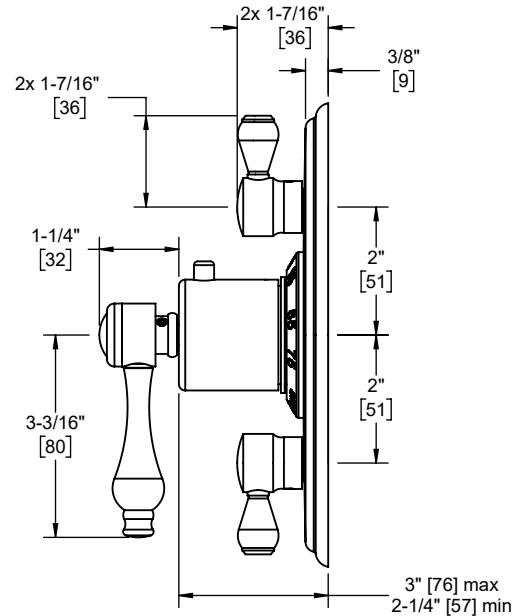

Codes/Standards Applicable

Product meets or exceeds the following:

- ASME A112.18.1/CSA B125.1
- ASSE 1016
- ADA compliant (with lever handles)

TO-TH2L-61
TO-TH2L-61XD

TO-TH2L-61 shown

TO-TH2L-61 front view

TO-TH2L-61 side view

TO-TH2L-61XD front view

TO-TH2L-61XD side view

Specifications subject to change without notice

Dimensions are inches, rounded to 1/16"
[Dimensions in brackets are mm, rounded to 1mm]