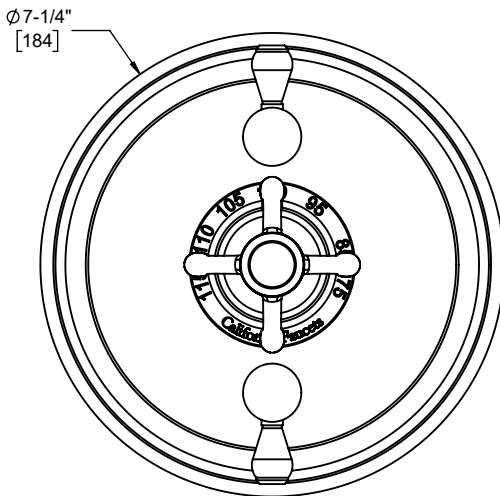

Codes/Standards Applicable

Product meets or exceeds the following:

- ASME A112.18.1/CSA B125.1
- ASSE 1016
- ADA compliant (with lever handles)

TO-TH2L-61
TO-TH2L-61XD

TO-TH2L-61 shown

TO-TH2L-61 front view

TO-TH2L-61 side view

TO-TH2L-61XD front view

TO-TH2L-61XD side view

Specifications subject to change without notice

Dimensions are inches, rounded to 1/16"
[Dimensions in brackets are mm, rounded to 1mm]