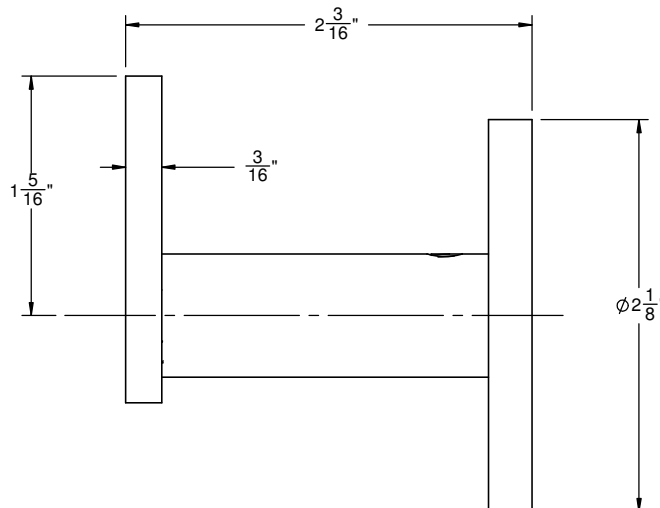

California Faucets®

Bel Canto™

ROBE HOOK

Features

- Solid brass construction
- Includes all mounting hardware
- Over 30 finishes including 15 PVD finishes
- For additional product listing, see www.californiafaucets.com

E3-RH

Codes/Standards Applicable

Meets or exceeds the following at date of manufacture:

- None applicable

(2X) 3/8"-1/2" WALL ANCHOR

(2X) 8 X 1-1/2" SCREW

ALL DIMENSIONS SHOWN TO NEAREST 1/16"