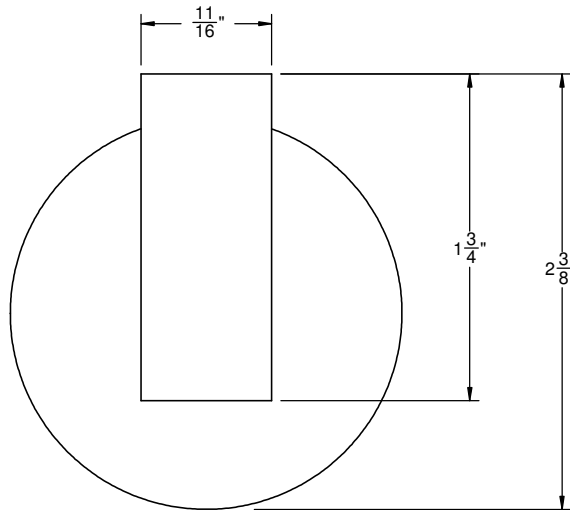

California Faucets®

Bel Canto™

ROBE HOOK

Features

- Solid brass construction
- Includes all mounting hardware
- Over 30 finishes including 15 PVD finishes
- For additional product listing, see www.californiafaucets.com

E3-RH

Codes/Standards Applicable

Meets or exceeds the following at date of manufacture:

- None applicable

(2X) 3/8"-1/2" WALL ANCHOR

(2X) 8 X 1-1/2" SCREW

ALL DIMENSIONS SHOWN TO NEAREST 1/16"