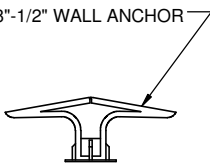

California Faucets®

Bel Canto™

ROBE HOOK

Features

- Solid brass construction
- Includes all mounting hardware
- Over 30 finishes including 15 PVD finishes
- For additional product listing, see www.californiafaucets.com

E3-RH

Codes/Standards Applicable

Meets or exceeds the following at date of manufacture:

- None applicable

(2X) 3/8"-1/2" WALL ANCHOR

(2X) 8 X 1-1/2" SCREW

ALL DIMENSIONS SHOWN TO NEAREST 1/16"