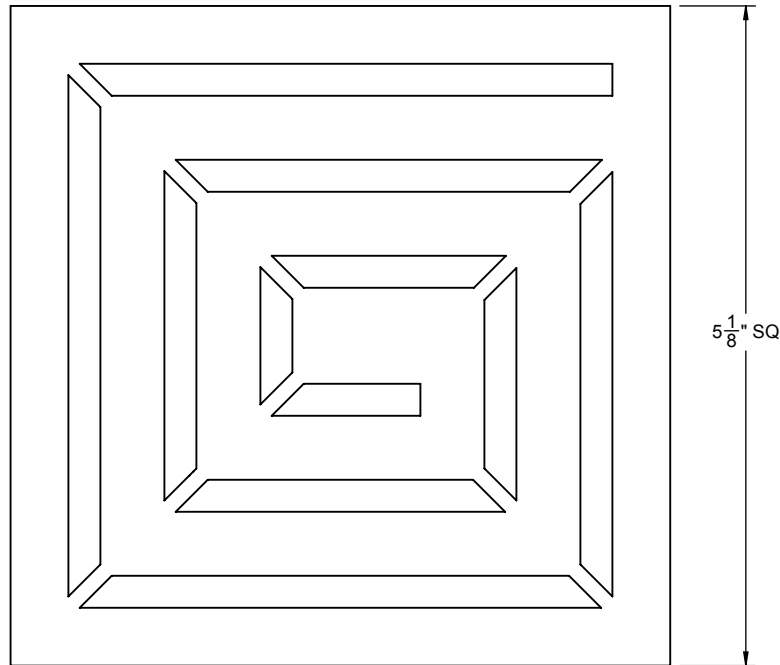

California Faucets®

CHRISTOPHERGRUBB Collection

StyleDrain®

MULHOLLAND™ GRID

Features

- All brass decorative grid with no visible surface screws
- Surface is foot friendly with no sharp edges
- Rigid grid construction - will not dish or bend
- Square design for easy floor design and installation
- Compatible with all StyleDrain roughs (9177 series) & throats (9178 or 9178-UG-2) - sold separately
- Over 28 finishes including 13 PVD finishes

9198-A

Codes/Standards Applicable

Product meets or exceeds the following:

- ASME A112.18.2/CSA B125.2
- US PAT NO. 8043497

OPEN AREA: 6.83 in²