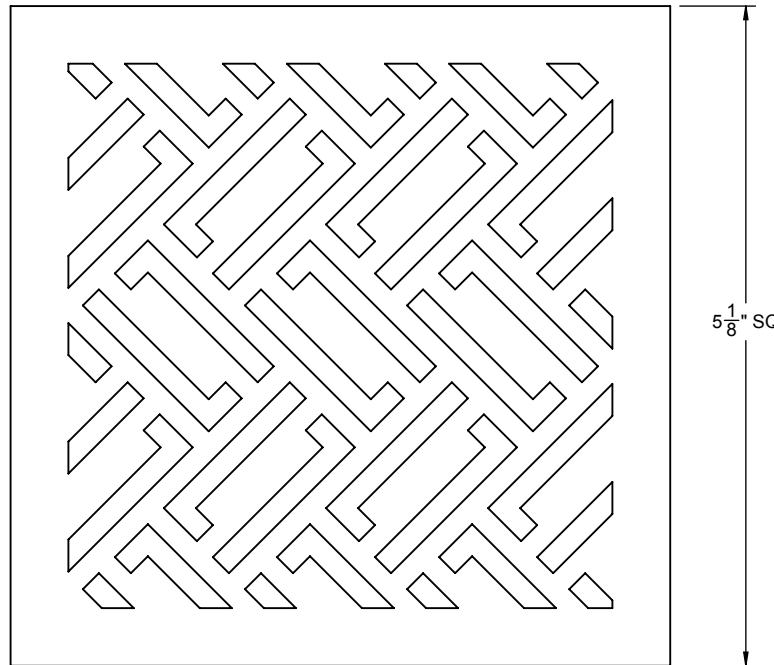

California Faucets®

CHRISTOPHERGRUBB Collection

StyleDrain®

ROXBURY™ GRID

Features

- All brass decorative grid with no visible surface screws
- Surface is foot friendly with no sharp edges
- Rigid grid construction - will not dish or bend
- Square design for easy floor design and installation
- Compatible with all StyleDrain roughs (9177 series) & throats (9178 or 9178-UG-2) - sold separately
- Over 28 finishes including 13 PVD finishes

9197-A

Codes/Standards Applicable

Product meets or exceeds the following:

- ASME A112.18.2/CSA B125.2
- US PAT NO. 8043497

OPEN AREA: 7.09 in²