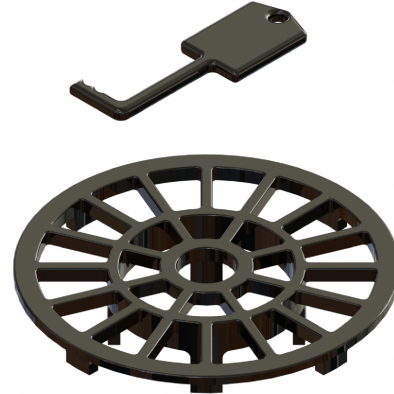

California Faucets®

StyleDrain®

Hair Strainer & Key

9178-STR

Features

- For use with all StyleDrain products except for Tile (9190)
- Includes key for easy removal of grid and hair strainer
- Black plastic