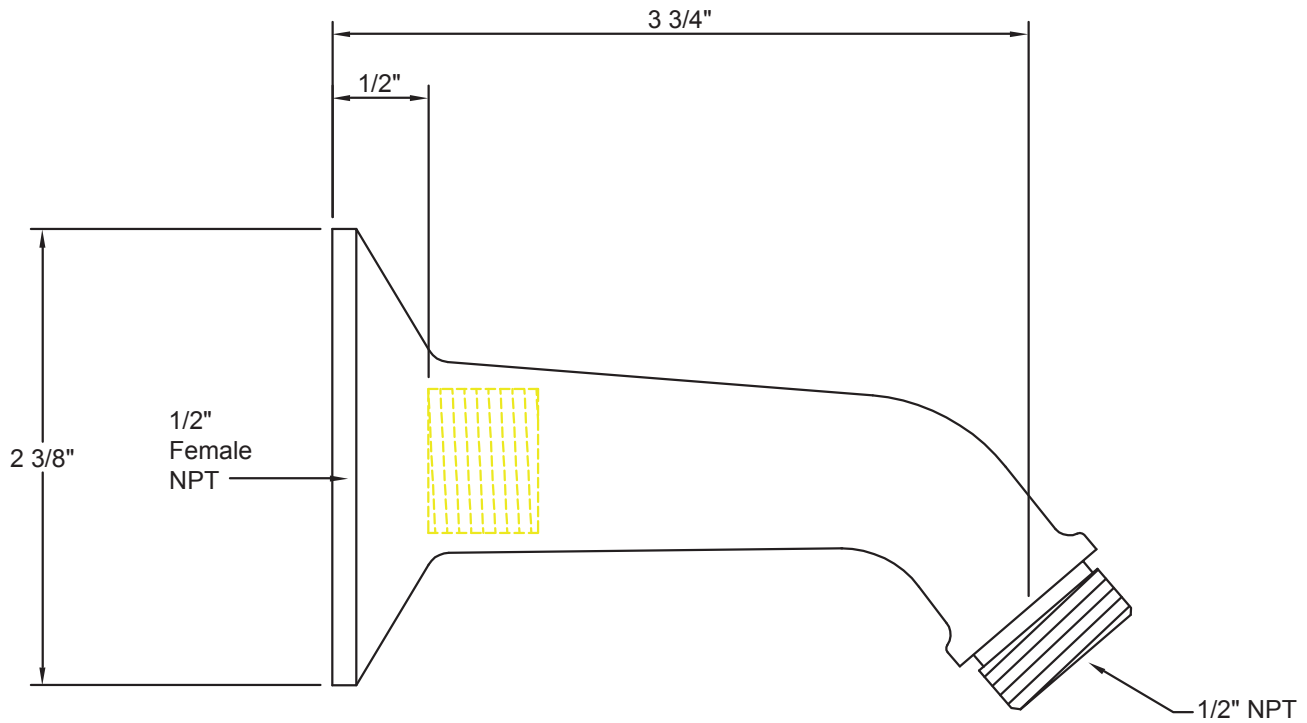

A Division of
California Faucets

Decorative Trim for Bath & Kitchen
info@calfaucets.com
www.calfaucets.com

5231 Argosy Drive
Huntington Beach, CA 92649

Tel: 714-891-7797
Fax: 714-891-2478
Toll Free: 800-822-8855

Fixture:

SH-01

Revision date: April 1, 2005

Date: October 1, 2004

Scale: None

Drawn by: William Linares
william@calfaucets.com

Technical Supervisor: Joe Mainberger