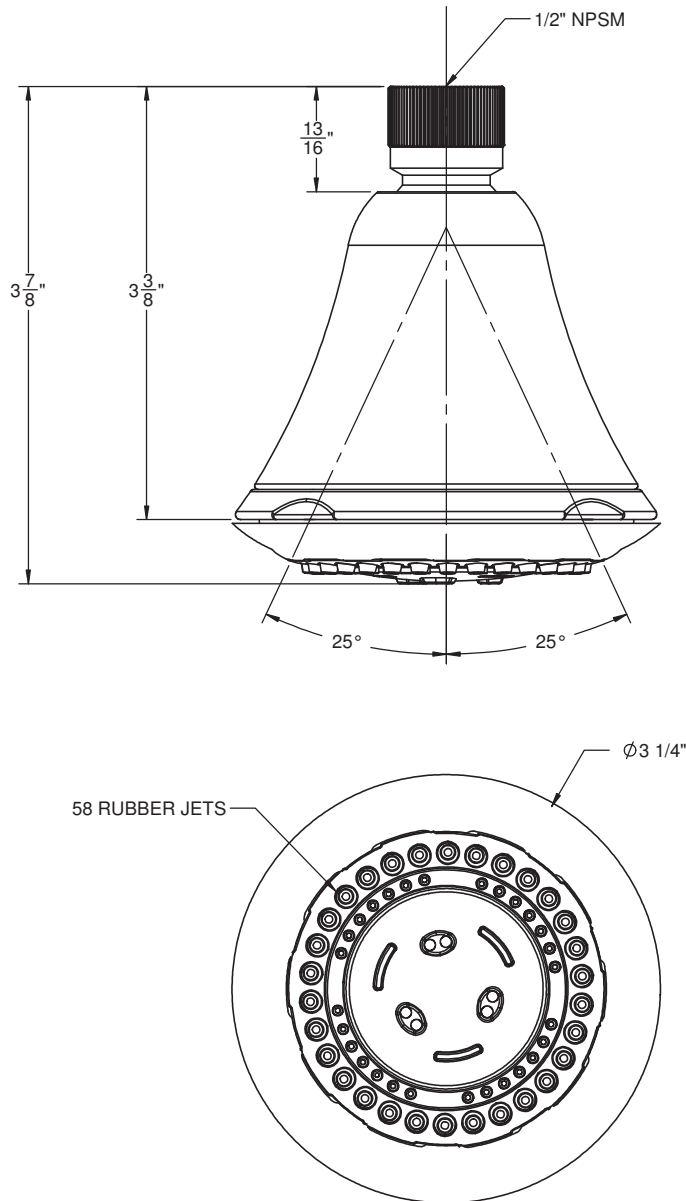

California Faucets®

StyleFlow™ BËL

3-1/4" MULTI-FUNCTION TRADITIONAL SHOWERHEAD

Features

- 1/2" FIP inlet
- Swiss shower technology™
- 3 functions: rain, hard rain & booster massage
- Self-cleaning rubber jets
- Solid brass pivot ball, ABS body
- 3-1/4" diameter, gray face
- Replace .FR with desired max flow rate:
  SH-323.25 for 2.5 gpm
  SH-323.20 for 2.0 gpm
  SH-323.18 for 1.8 gpm

Codes/Standards Applicable

Meets or exceeds the following at date of manufacture:

- ASME A112.18.1/CSA B125.1
- CEC (1.8 gpm)
- DOE (2.5, 2.0, & 1.8 gpm)
- Commonwealth of MA
- EPA WaterSense (2.0 gpm)

SH-323.25
SH-323.20
SH-323.18