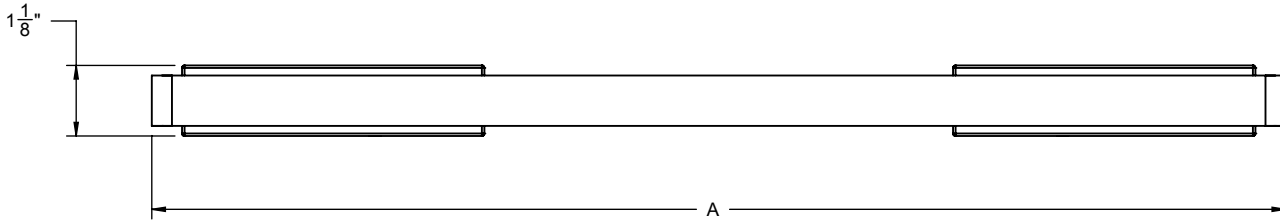

California Faucets®

TERRA MAR™

TOWEL BAR

Features

- Over 30 finishes including 14 PVD finishes
- All brass construction
- Includes all mounting hardware

78-18
78-24
78-30

78-18 SHOWN

Codes/Standards Applicable

Product meets or exceeds the following:

- None applicable

TOWEL BAR SERIES	DIM. A	DIM. B
78-18	17 ¹¹ / ₁₆ "	10 ³ / ₄ "
78-24	23 ⁵ / ₈ "	16 ⁵ / ₈ "
78-30	27 ⁹ / ₁₆ "	20 ⁵ / ₈ "

FRONT VIEW

TOP VIEW

SPECIFICATIONS SUBJECT TO CHANGE WITHOUT NOTICE

ALL DIMENSIONS SHOWN TO NEAREST 1/16"