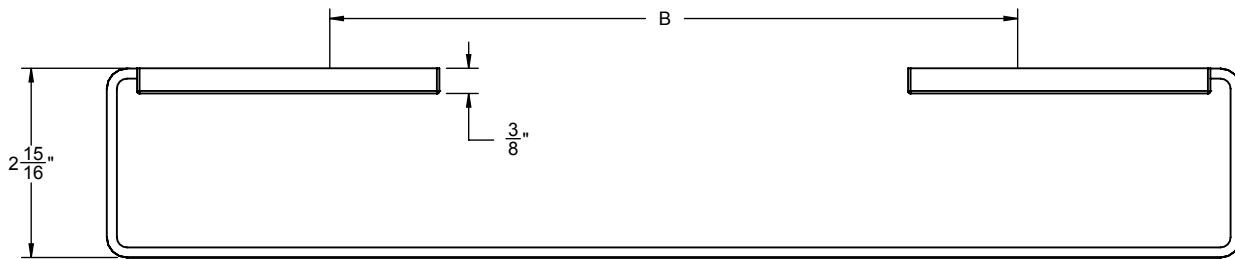

California Faucets®

TERRA MAR™

TOWEL BAR

Features

- Over 30 finishes including 14 PVD finishes
- All brass construction
- Includes all mounting hardware

78-18
78-24
78-30

78-18 SHOWN

Codes/Standards Applicable

Product meets or exceeds the following:

- None applicable

TOWEL BAR SERIES	DIM. A	DIM. B
78-18	17 ¹¹ / ₁₆ "	10 ³ / ₄ "
78-24	23 ⁵ / ₈ "	16 ⁵ / ₈ "
78-30	27 ⁹ / ₁₆ "	20 ⁵ / ₈ "

FRONT VIEW

TOP VIEW

SPECIFICATIONS SUBJECT TO CHANGE WITHOUT NOTICE

ALL DIMENSIONS SHOWN TO NEAREST 1/16"