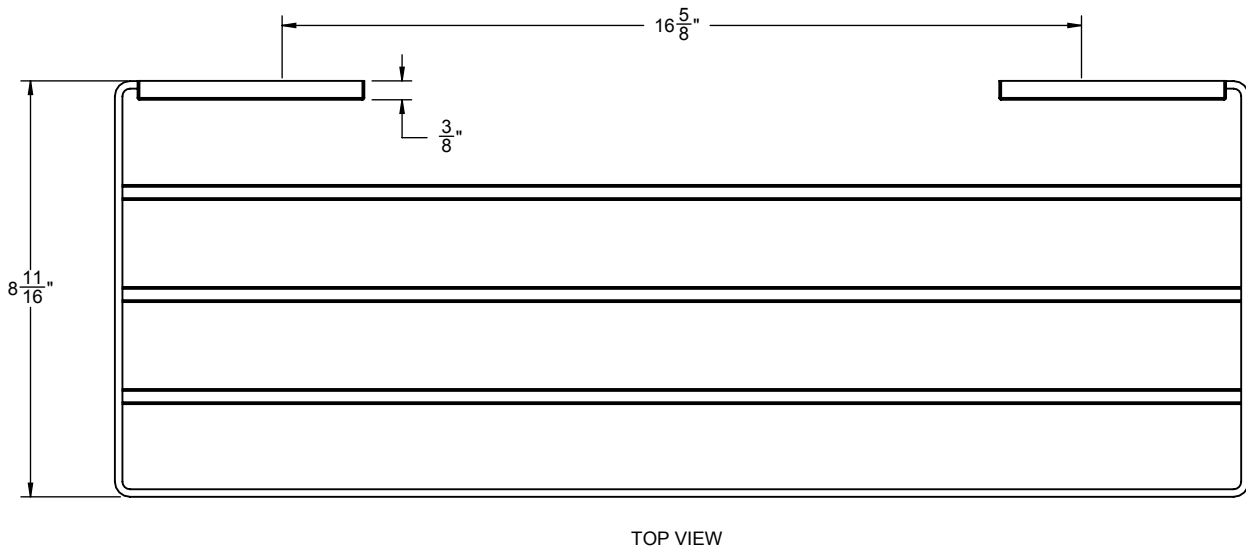

California Faucets®

TERRA MAR™

SINGLE TOWEL SHELF

Features

- Over 30 finishes including 14 PVD finishes
- All brass construction
- Includes all mounting hardware

78-STS

Codes/Standards Applicable

Product meets or exceeds the following:

- None applicable

-  (4X) - #6 X 1-1/2" PHILLIPS HEAD SCREW
-  (4X) - ANCHOR, TOGGLE, 3/8"-1/2" WALL

SPECIFICATIONS SUBJECT TO CHANGE WITHOUT NOTICE

ALL DIMENSIONS SHOWN TO NEAREST 1/16"