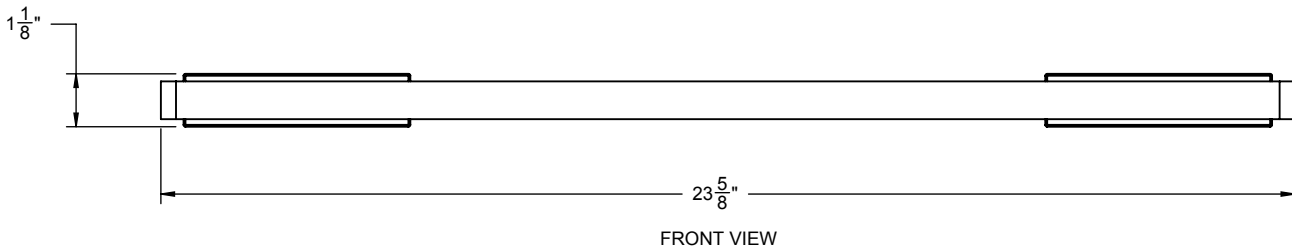

California Faucets®

TERRA MAR™

SINGLE TOWEL SHELF

Features

- Over 30 finishes including 14 PVD finishes
- All brass construction
- Includes all mounting hardware

78-STS

Codes/Standards Applicable

Product meets or exceeds the following:

- None applicable

-  (4X) - #6 X 1-1/2" PHILLIPS HEAD SCREW
-  (4X) - ANCHOR, TOGGLE, 3/8"-1/2" WALL

SPECIFICATIONS SUBJECT TO CHANGE WITHOUT NOTICE

ALL DIMENSIONS SHOWN TO NEAREST 1/16"