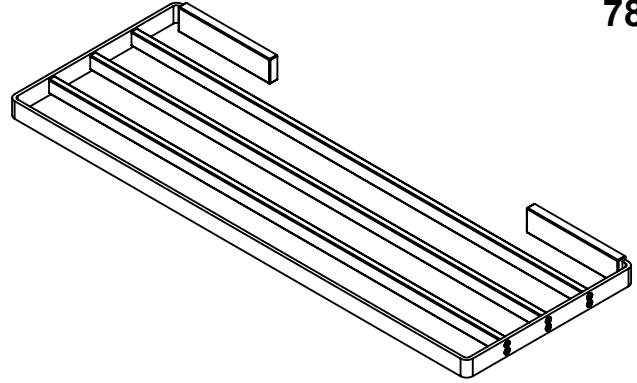

California Faucets®

TERRA MAR™

SINGLE TOWEL SHELF

Features

- Over 30 finishes including 14 PVD finishes
- All brass construction
- Includes all mounting hardware

78-STS

Codes/Standards Applicable

Product meets or exceeds the following:

- None applicable

-  (4X) - #6 X 1-1/2" PHILLIPS HEAD SCREW
-  (4X) - ANCHOR, TOGGLE, 3/8"-1/2" WALL

SPECIFICATIONS SUBJECT TO CHANGE WITHOUT NOTICE

ALL DIMENSIONS SHOWN TO NEAREST 1/16"