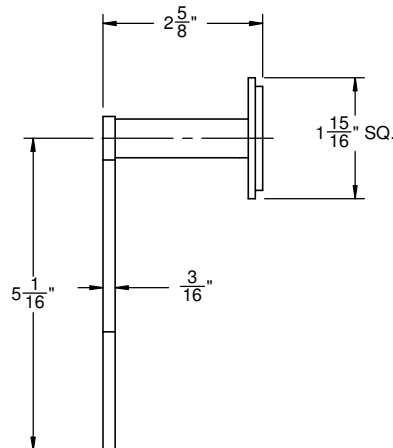

California Faucets®

Morro Bay™

TOWEL RING

Features

- Solid brass construction
- Includes all mounting hardware
- Over 30 finishes including 15 PVD finishes
- For additional product listing, see www.californiafaucets.com

77-TR

Codes/Standards Applicable

Meets or exceeds the following at date of manufacture:

- None applicable

(2X) 3/8"-1/2" WALL ANCHOR

(2X) 8 X 1-1/2" SCREW

ALL DIMENSIONS SHOWN TO NEAREST 1/16"