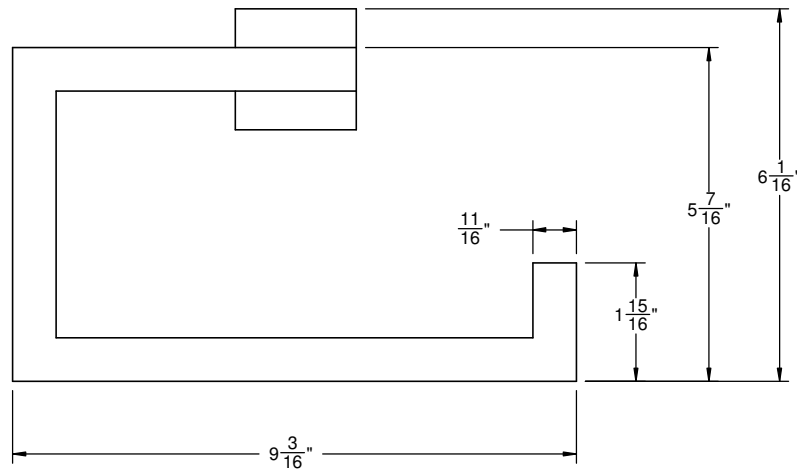

California Faucets®

Morro Bay™

TOWEL RING

Features

- Solid brass construction
- Includes all mounting hardware
- Over 30 finishes including 15 PVD finishes
- For additional product listing, see www.californiafaucets.com

77-TR

Codes/Standards Applicable

Meets or exceeds the following at date of manufacture:

- None applicable

(2X) 3/8"-1/2" WALL ANCHOR

(2X) 8 X 1-1/2" SCREW

ALL DIMENSIONS SHOWN TO NEAREST 1/16"