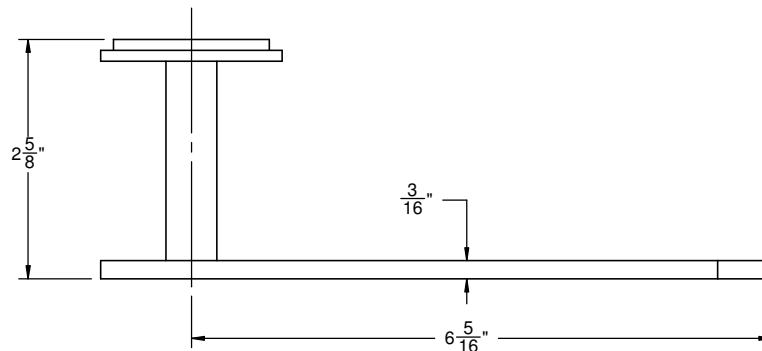

California Faucets®

Morro Bay™

SINGLE POST TOILET PAPER / HAND TOWEL HOLDER

Features

- Solid brass construction
- Includes all mounting hardware
- Over 30 finishes including 15 PVD finishes
- For additional product listing, see www.californiafaucets.com

77-STP

Codes/Standards Applicable

Meets or exceeds the following at date of manufacture:

- None applicable

(2X) 3/8"-1/2" WALL ANCHOR

(2X) 8 X 1-1/2" SCREW

ALL DIMENSIONS SHOWN TO NEAREST 1/16"