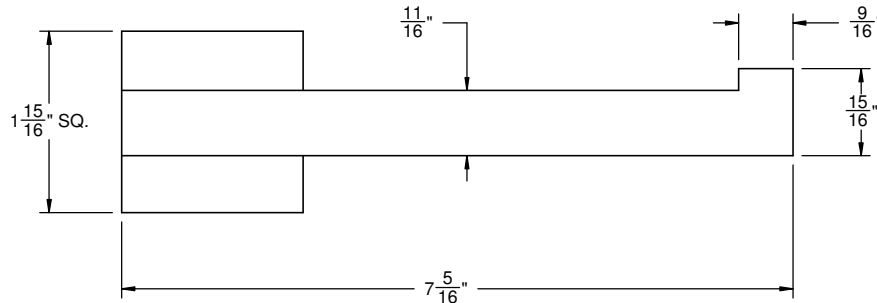

California Faucets®

Morro Bay™

SINGLE POST TOILET PAPER / HAND TOWEL HOLDER

Features

- Solid brass construction
- Includes all mounting hardware
- Over 30 finishes including 15 PVD finishes
- For additional product listing, see www.californiafaucets.com

77-STP

Codes/Standards Applicable

Meets or exceeds the following at date of manufacture:

- None applicable

(2X) 3/8"-1/2" WALL ANCHOR

(2X) 8 X 1-1/2" SCREW

ALL DIMENSIONS SHOWN TO NEAREST 1/16"