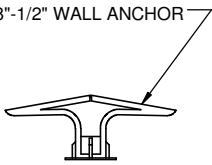

California Faucets®

Morro Bay™

SINGLE POST TOILET PAPER / HAND TOWEL HOLDER

Features

- Solid brass construction
- Includes all mounting hardware
- Over 30 finishes including 15 PVD finishes
- For additional product listing, see www.californiafaucets.com

77-STP

Codes/Standards Applicable

Meets or exceeds the following at date of manufacture:

- None applicable

(2X) 3/8"-1/2" WALL ANCHOR

(2X) 8 X 1-1/2" SCREW

ALL DIMENSIONS SHOWN TO NEAREST 1/16"