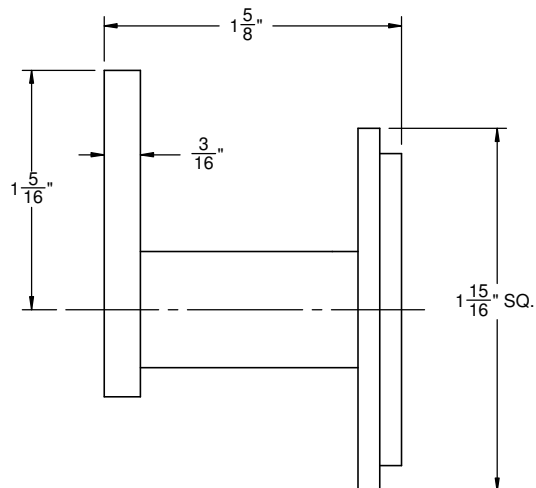

California Faucets®

**Morro Bay™**

**ROBE HOOK**

**Features**

- Solid brass construction
- Includes all mounting hardware
- Over 30 finishes including 15 PVD finishes
- For additional product offerings, see [www.californiafaucets.com](http://www.californiafaucets.com)

**77-RH**

**Codes/Standards Applicable**

Meets or exceeds the following at date of manufacture:

- None applicable

(2X) 3/8"-1/2" WALL ANCHOR

(2X) 8 X 1-1/2" Screw

ALL DIMENSIONS SHOWN TO NEAREST 1/16"