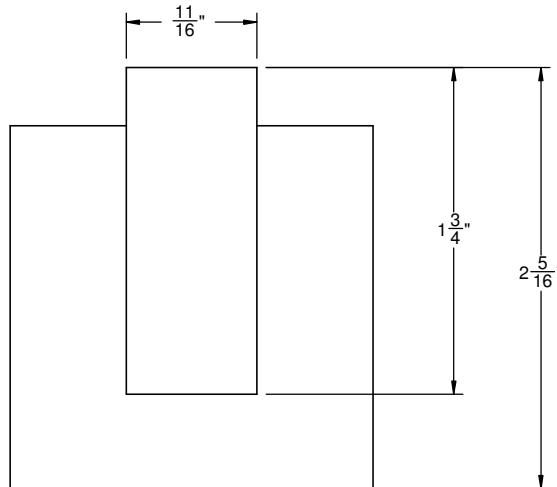

California Faucets®

**Morro Bay™**

**ROBE HOOK**

**Features**

- Solid brass construction
- Includes all mounting hardware
- Over 30 finishes including 15 PVD finishes
- For additional product offerings, see [www.californiafaucets.com](http://www.californiafaucets.com)

**77-RH**

**Codes/Standards Applicable**

Meets or exceeds the following at date of manufacture:

- None applicable

(2X) 3/8"-1/2" WALL ANCHOR

(2X) 8 X 1-1/2" Screw

ALL DIMENSIONS SHOWN TO NEAREST 1/16"