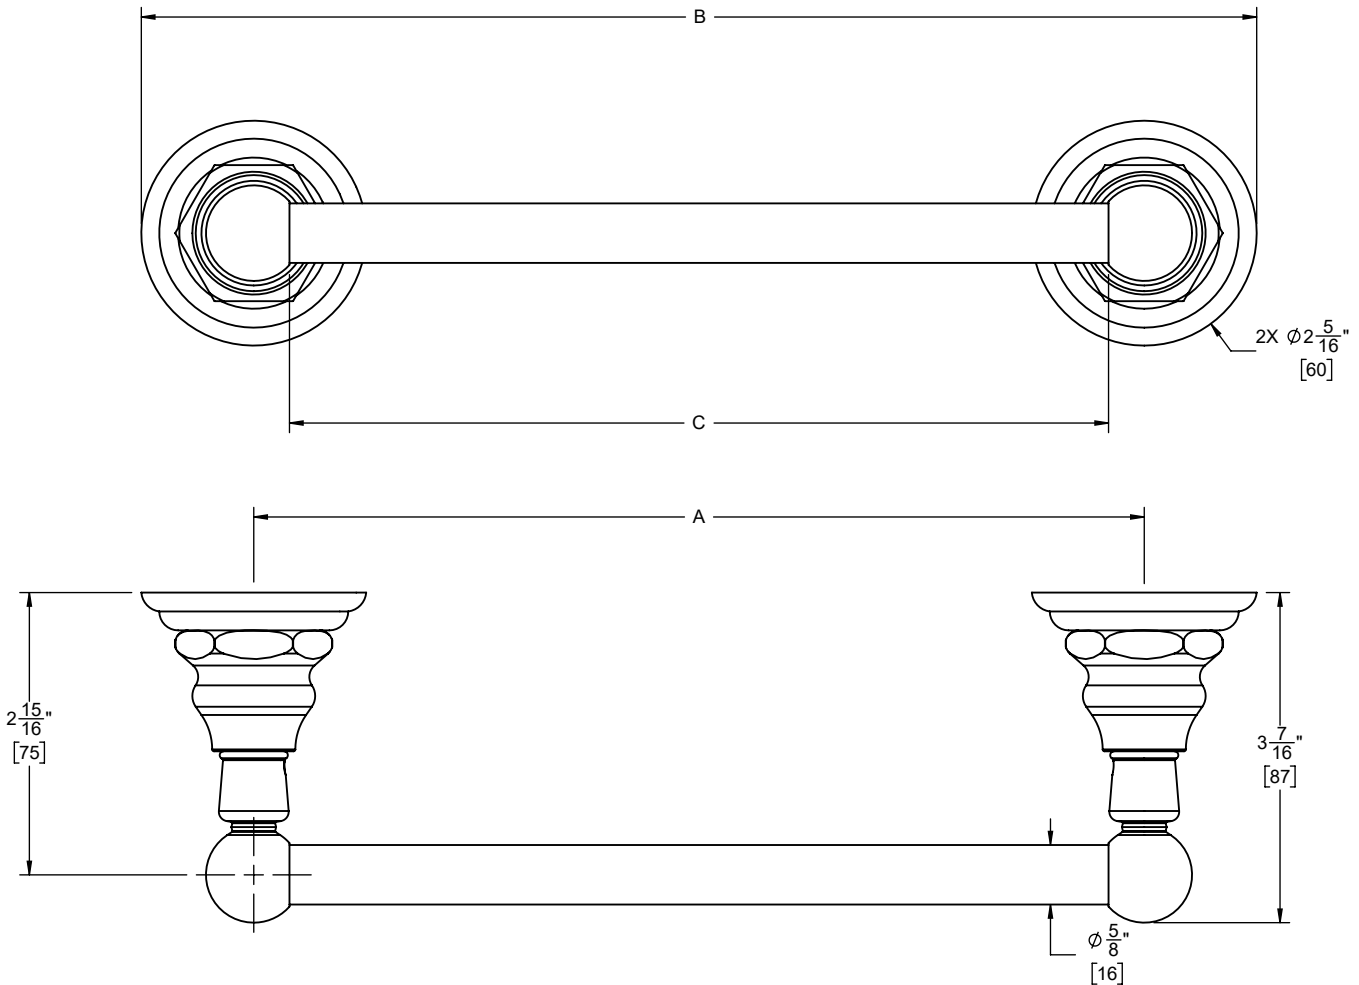

California Faucets®

DEL MAR™

TOWEL BAR

Features

- Available in 28 finishes including 13 PVD finishes
- All brass construction
- Includes all mounting hardware

60-9
60-18
60-24
60-30

Codes/Standards

Product meets or exceeds the following:

- None applicable

SKU	A	B	C
60-9	9-1/4" [236]	11-5/8" [295]	8-9/16" [217]
60-18	18-1/4" [464]	20-5/8" [524]	17-9/16" [446]
60-24	24-1/4" [616]	26-5/8" [676]	23-9/16" [598]
60-30	30-1/4" [768]	32-5/8" [829]	29-9/16" [751]

DIMENSIONS SHOWN TO NEAREST 1/16"
[DIMENSIONS SHOWN TO NEAREST 1mm]

SPECIFICATION SUBJECT TO CHANGE WITHOUT NOTICE