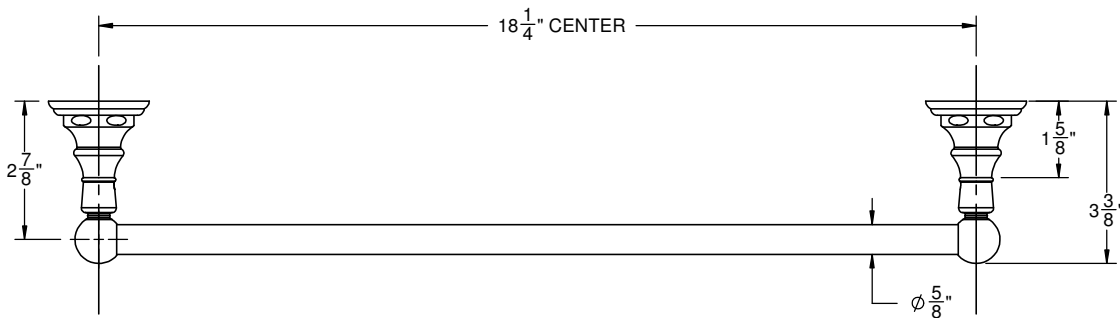

California Faucets®

DEL MAR™

18" TOWEL BAR

60-18

Features

- Solid brass construction
- Includes all mounting hardware
- Over 30 finishes including 15 PVD finishes

Codes/Standards

Product meets or exceeds the following:

- None applicable

	(4X) 1 x 3/8" ANCHOR
	(4X) 8 x 1-1/2" PHILLIPS HEAD SCREW