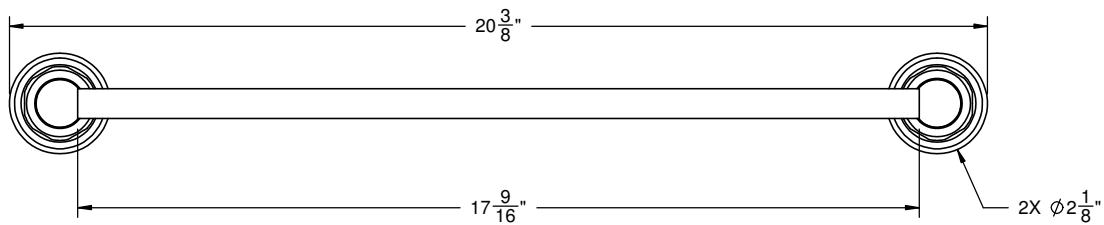

California Faucets®

DEL MAR™

18" TOWEL BAR

60-18

Features

- Solid brass construction
- Includes all mounting hardware
- Over 30 finishes including 15 PVD finishes

Codes/Standards

Product meets or exceeds the following:

- None applicable

	(4X) 1 x 3/8" ANCHOR
	(4X) 8 x 1-1/2" PHILLIPS HEAD SCREW