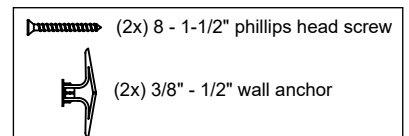

### Features

- Available in 28 finishes including 13 PVD finishes
- All brass construction
- Includes all mounting hardware

### Codes/Standards

Product meets or exceeds the following:

- None applicable

Dimensions are inches, rounded to 1/16"  
[Dimensions in brackets are mm, rounded to 1mm]