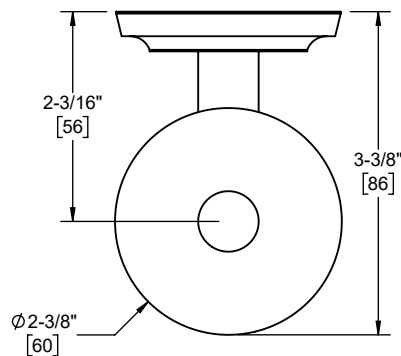

### Features

- Available in 28 finishes including 13 PVD finishes
- All brass construction
- Includes all mounting hardware

### Codes/Standards

Product meets or exceeds the following:

- None applicable

Dimensions are inches, rounded to 1/16"  
[Dimensions in brackets are mm, rounded to 1mm]