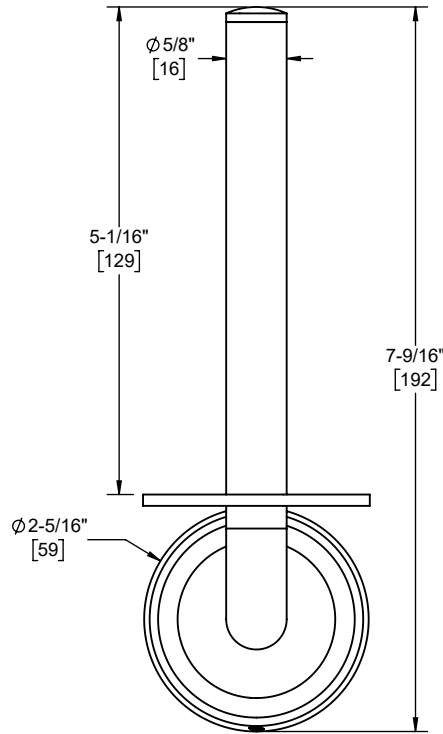

### Features

- Available in 28 finishes including 13 PVD finishes
- All brass construction
- Includes all mounting hardware

### Codes/Standards

Product meets or exceeds the following:

- None applicable

Dimensions are inches, rounded to 1/16"  
[Dimensions in brackets are mm, rounded to 1mm]