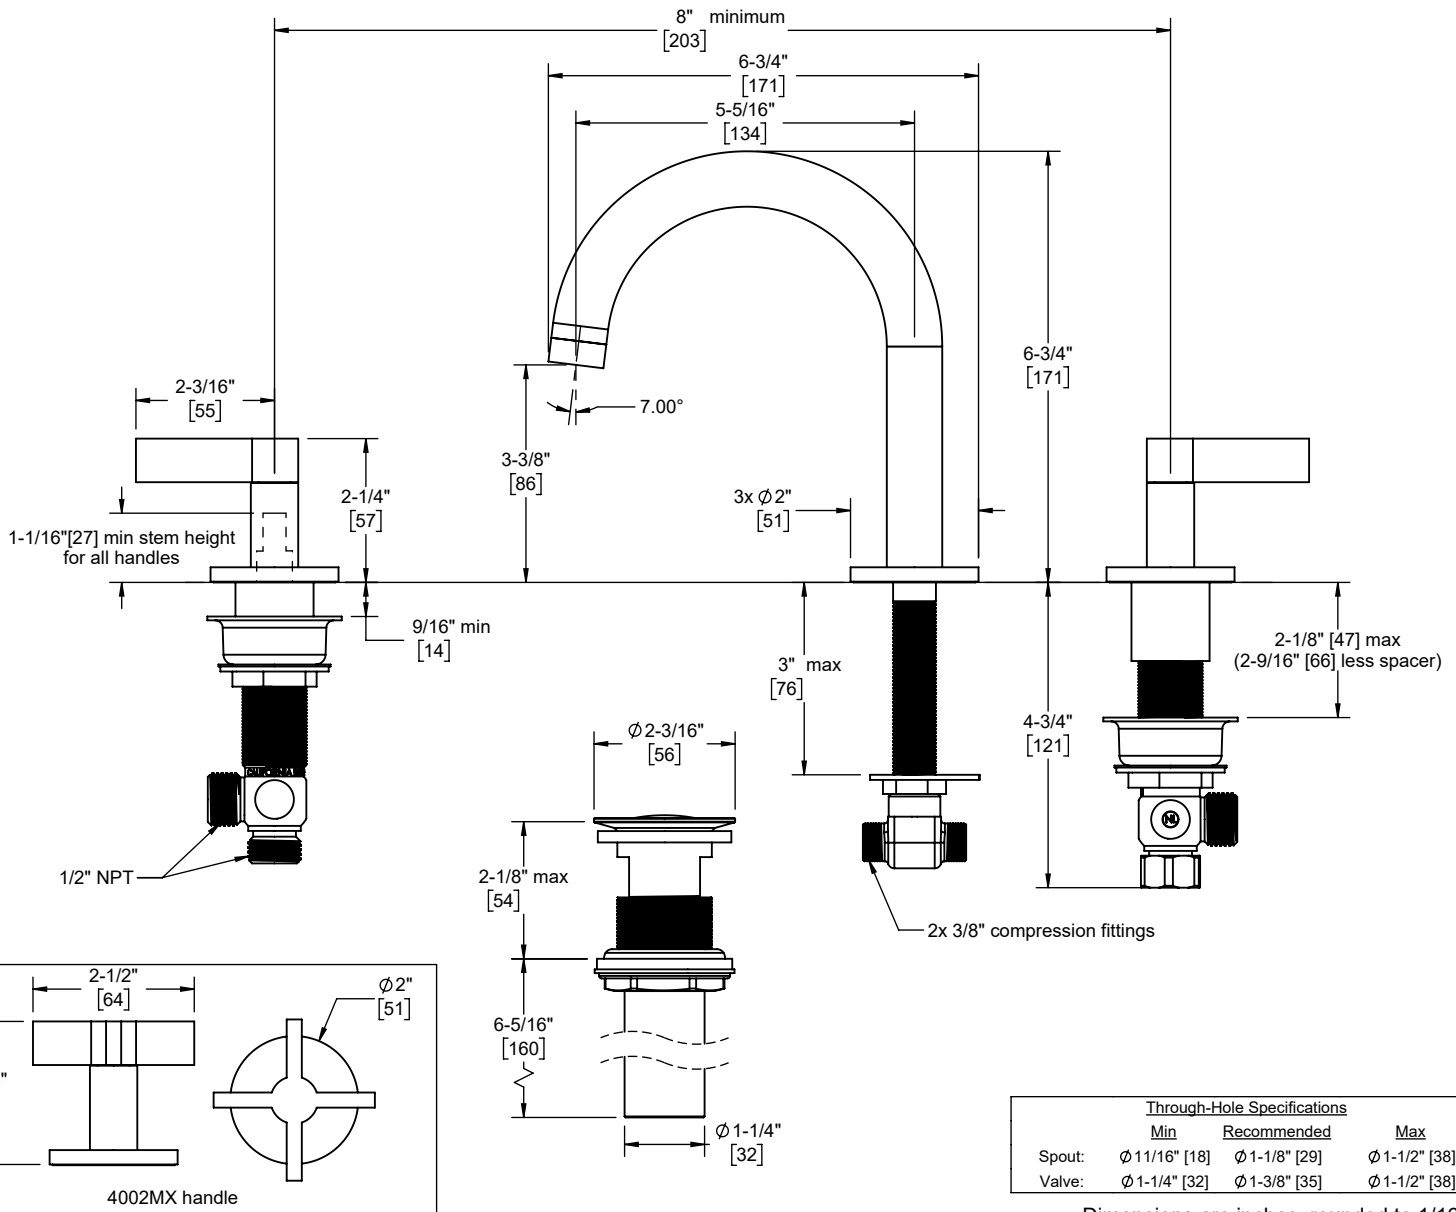

California Faucets®

Cayucos™

Widespread Lavatory Faucet

4002M
4002MX

Features

- 25+ artisan finishes including 12 PVD finishes
- All brass construction
- 1/4 turn ceramic disc cartridge(s)
- Flexible braided hoses for ease of installation
- Φ 1-1/4" all brass touch style pop up drain assembly
- 1.2gpm (4.5 L/min) max flow rate

Codes/Standards Applicable

Product meets or exceeds the following:

- ASME A112.18.1/CSA B125.1
- NSF 61, NSF 372, CEC & DOE
- EPA WaterSense
- Commonwealth of MA
- ADA compliant (blade lever handle only)

4002M shown

4002MX

Specifications subject to change without notice

Dimensions are inches, rounded to 1/16"
[Dimensions in brackets are mm, rounded to 1mm]