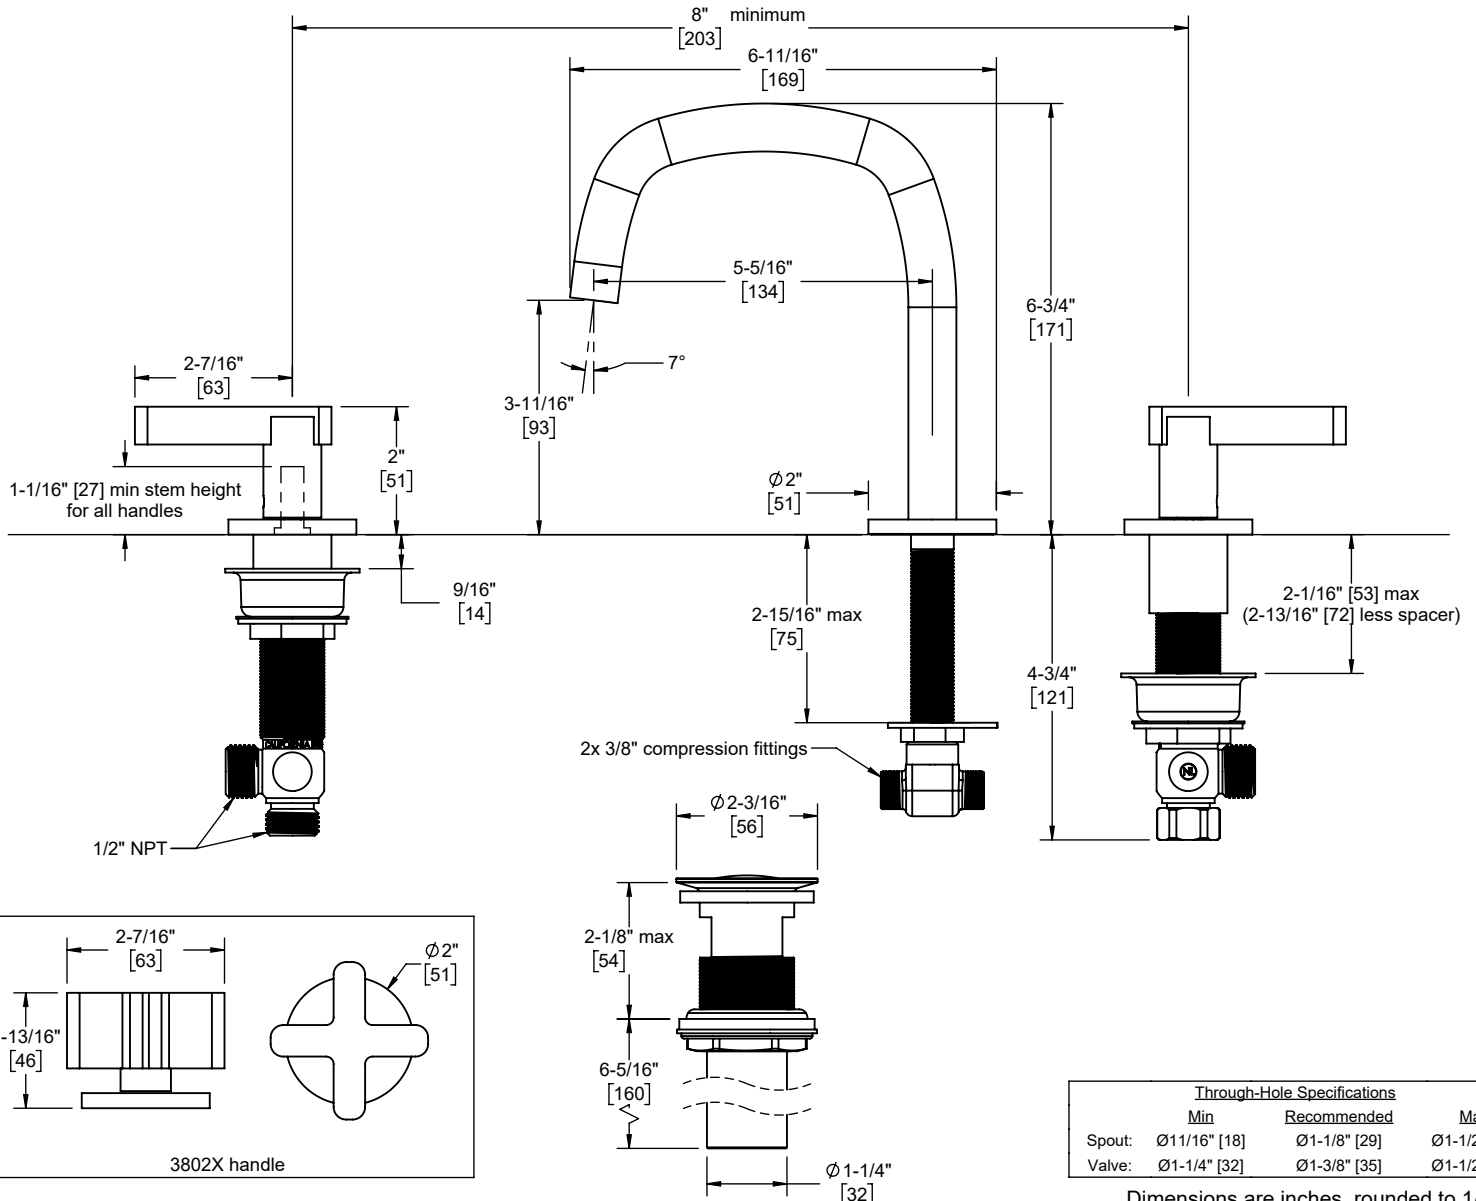

Specifications subject to change without notice