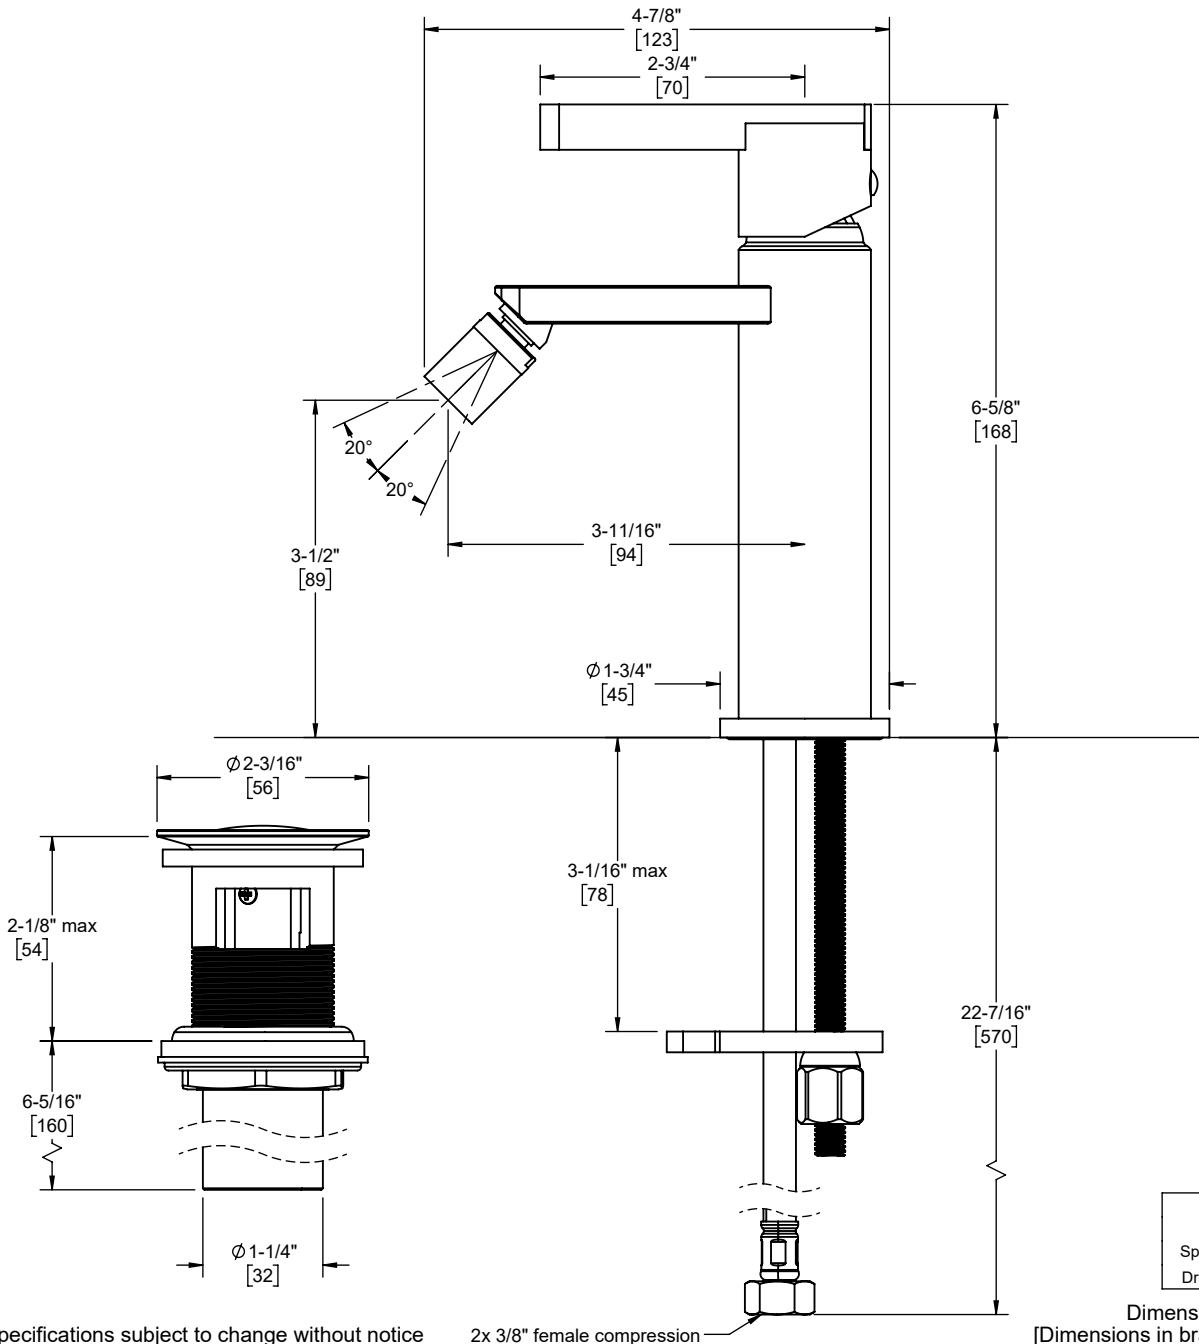

## Single Hole Bidet

### Features

- 25+ artisan finishes including 12 PVD finishes
- All brass construction
- Ceramic mixing cartridge
- Swivel end spray
- Flexible braided hoses for ease of installation
- $\Phi$  1-1/4" all brass touch style pop up drain assembly

### Codes/Standards Applicable

Product meets or exceeds the following:

- ASME A112.18.1/CSA B125.1
- ADA compliant

Dimensions are inches, rounded to 1/16"  
[Dimensions in brackets are mm, rounded to 1mm]