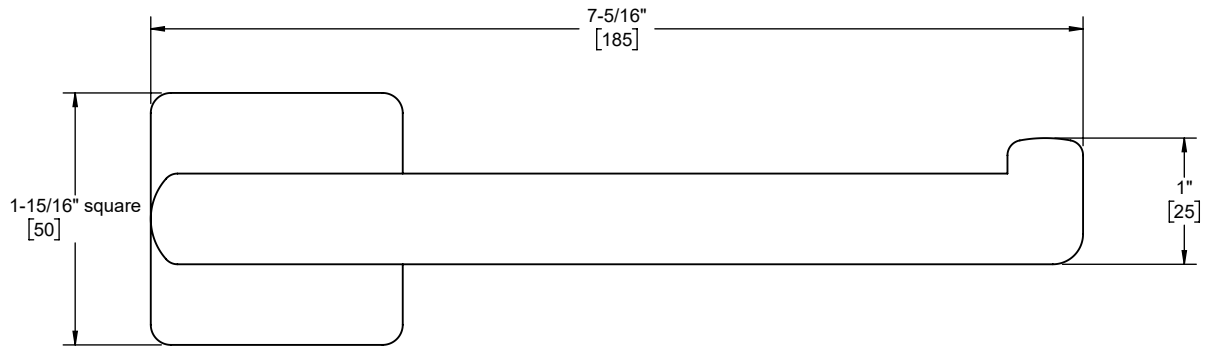

Features

- 25+ artisan finishes including 12 PVD finishes
- All brass construction
- Includes mounting hardware

Codes/Standards Applicable

Product meets or exceeds the following:

- None applicable

 (2x) 8 X 1-1/2" phillips head screw

(2x) 3/8"-1/2" drywall anchor