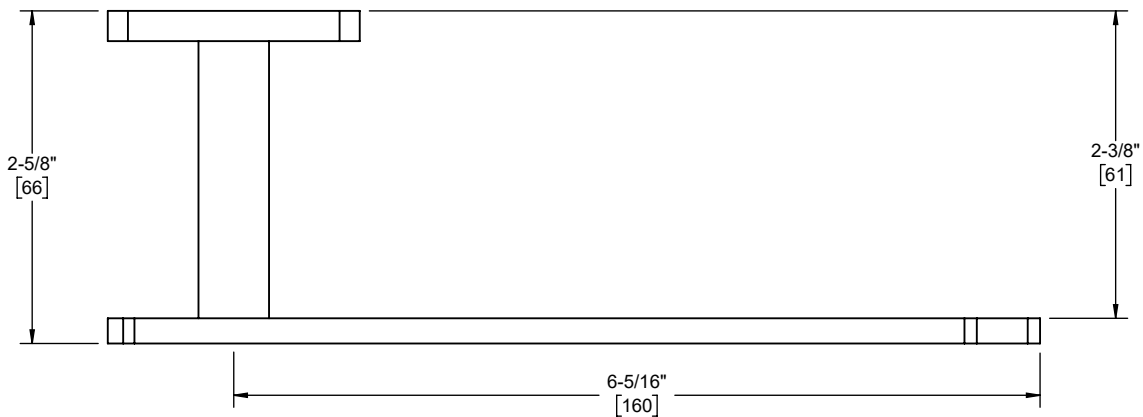

Features

- 25+ artisan finishes including 12 PVD finishes
- All brass construction
- Includes mounting hardware

Codes/Standards Applicable

Product meets or exceeds the following:

- None applicable

 (2x) 8 X 1-1/2" phillips head screw

(2x) 3/8"-1/2" drywall anchor