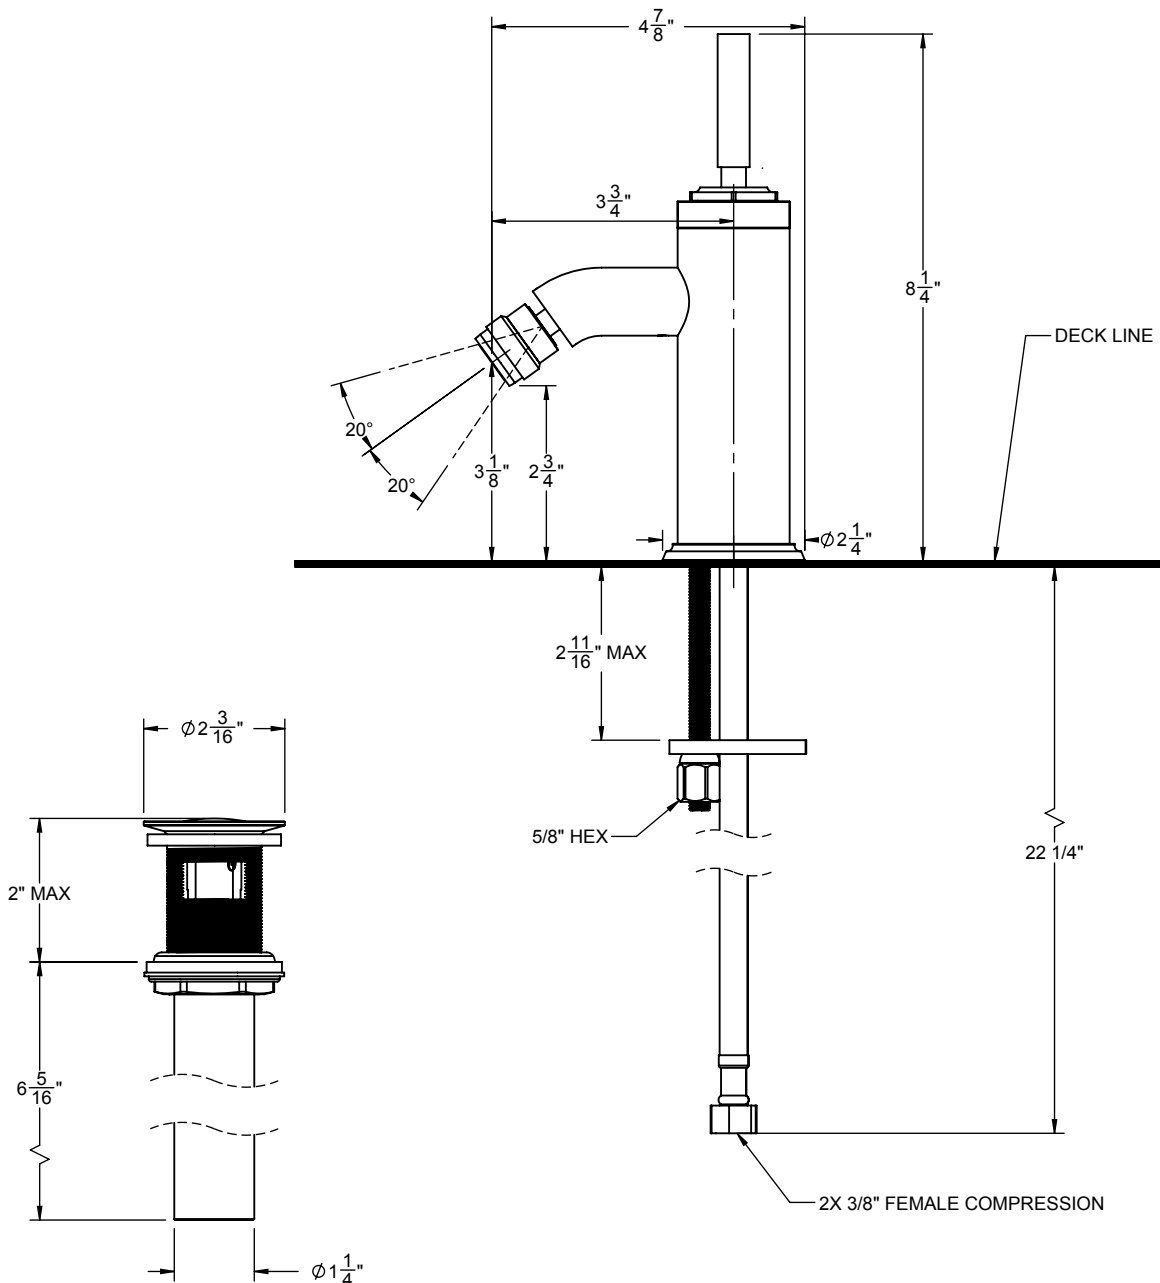

### Features

- 3-3/4" spout center to center
- Swivel end spray
- Single handle operation cartridge with ceramic disc
- Flexible braided hoses for ease of installation
- $\varnothing$  1-1/4" all brass touch style pop up drain assembly
- All brass construction
- Over 30 finishes including 16 PVD finishes

### Codes/Standards Applicable

Product meets or exceeds the following:

- ASME A112.18.1/CSA B125.1
- ADA compliant

3004-MONO SHOWN

**3004-MONO**  
**3004K-MONO**  
**3004F-MONO**

Through-Hole Specifications		
	Min	Recommended
Spout: $\varnothing$ 1-1/4"	$\varnothing$ 1-3/8"	$\varnothing$ 1-3/8"
Drain: $\varnothing$ 1-1/2"	$\varnothing$ 1-3/4"	$\varnothing$ 1-3/4"

SPECIFICATIONS SUBJECT TO CHANGE WITHOUT NOTICE

ALL DIMENSIONS SHOWN TO NEAREST 1/16"