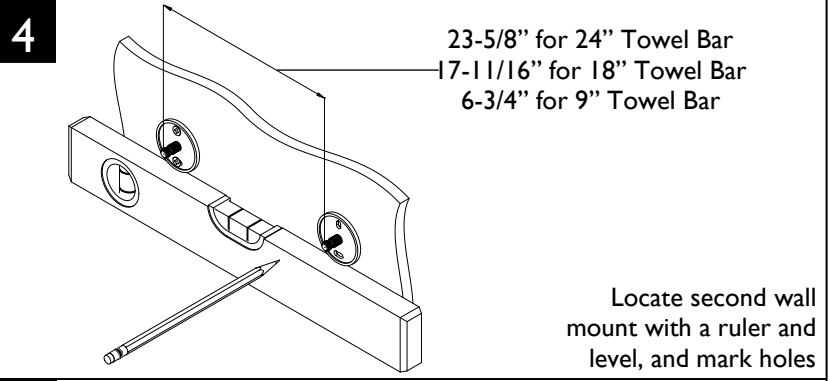

Dual Post Accessories Installation Instructions

CALIFORNIA FAUCETS RECOMMENDS THAT ALL PRODUCTS BE INSTALLED BY A LICENSED PROFESSIONAL

IMPORTANT: Read all instructions prior to installation and provide copy of instructions to consumer.

A TOWEL BAR SERIES

B PARTS

E3-RH/DRH/STP/TR E4-RH/STP

Single Post Accessories Installation Instructions

CALIFORNIA FAUCETS RECOMMENDS THAT ALL PRODUCTS BE INSTALLED BY A LICENSED PROFESSIONAL

IMPORTANT: Read all instructions prior to installation and provide copy of instructions to consumer.