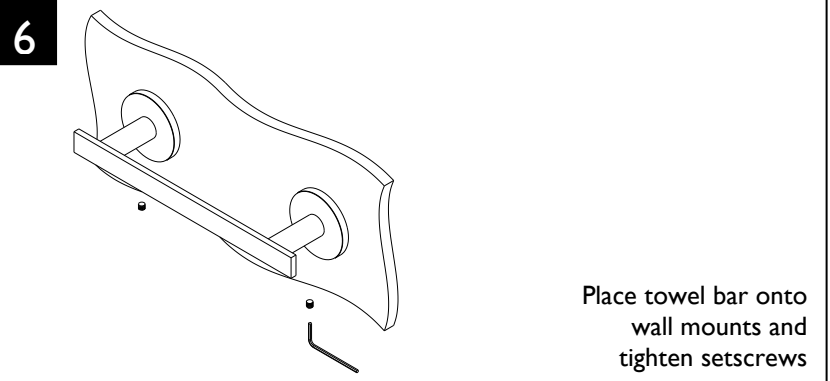

Dual Post Accessories Installation Instructions

CALIFORNIA FAUCETS RECOMMENDS THAT ALL PRODUCTS BE INSTALLED BY A LICENSED PROFESSIONAL

IMPORTANT: Read all instructions prior to installation and provide copy of instructions to consumer.

A TOWEL BAR SERIES

B PARTS

E3-RH/DRH/STP/TR E4-RH/STP

Single Post Accessories Installation Instructions

CALIFORNIA FAUCETS RECOMMENDS THAT ALL PRODUCTS BE INSTALLED BY A LICENSED PROFESSIONAL

IMPORTANT: Read all instructions prior to installation and provide copy of instructions to consumer.

A SINGLE POST ACCESSORIES

B PARTS