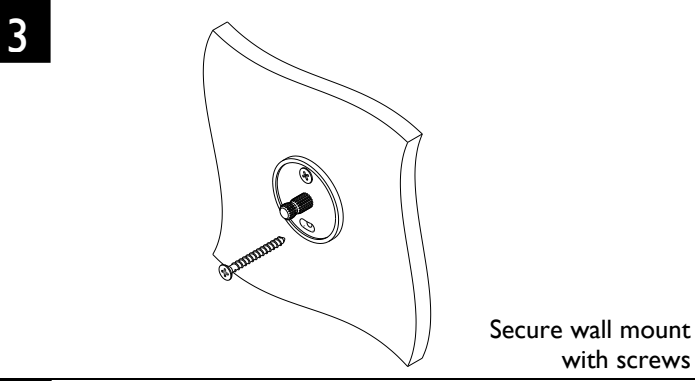

Dual Post Accessories Installation Instructions

CALIFORNIA FAUCETS RECOMMENDS THAT ALL PRODUCTS BE INSTALLED BY A LICENSED PROFESSIONAL

IMPORTANT: Read all instructions prior to installation and provide copy of instructions to consumer.

A TOWEL BAR SERIES

B PARTS

E3-RH/DRH/STP/TR E4-RH/STP

Single Post Accessories Installation Instructions

CALIFORNIA FAUCETS RECOMMENDS THAT ALL PRODUCTS BE INSTALLED BY A LICENSED PROFESSIONAL

IMPORTANT: Read all instructions prior to installation and provide copy of instructions to consumer.

A SINGLE POST ACCESSORIES

B PARTS