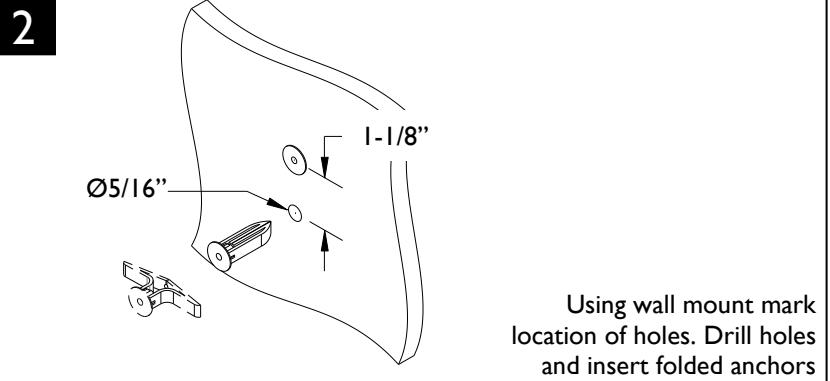

Dual Post Accessories Installation Instructions

CALIFORNIA FAUCETS RECOMMENDS THAT ALL PRODUCTS BE INSTALLED BY A LICENSED PROFESSIONAL

IMPORTANT: Read all instructions prior to installation and provide copy of instructions to consumer.

A TOWEL BAR SERIES

B PARTS

E3-RH/DRH/STP/TR E4-RH/STP

Single Post Accessories Installation Instructions

CALIFORNIA FAUCETS RECOMMENDS THAT ALL PRODUCTS BE INSTALLED BY A LICENSED PROFESSIONAL

IMPORTANT: Read all instructions prior to installation and provide copy of instructions to consumer.