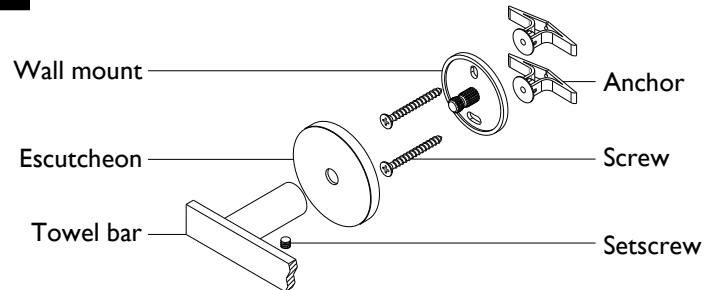

Dual Post Accessories Installation Instructions

CALIFORNIA FAUCETS RECOMMENDS THAT ALL PRODUCTS BE INSTALLED BY A LICENSED PROFESSIONAL

IMPORTANT: Read all instructions prior to installation and provide copy of instructions to consumer.

A TOWEL BAR SERIES

B PARTS

E3-RH/DRH/STP/TR E4-RH/STP

Single Post Accessories Installation Instructions

CALIFORNIA FAUCETS RECOMMENDS THAT ALL PRODUCTS BE INSTALLED BY A LICENSED PROFESSIONAL

IMPORTANT: Read all instructions prior to installation and provide copy of instructions to consumer.

A SINGLE POST ACCESSORIES

B PARTS