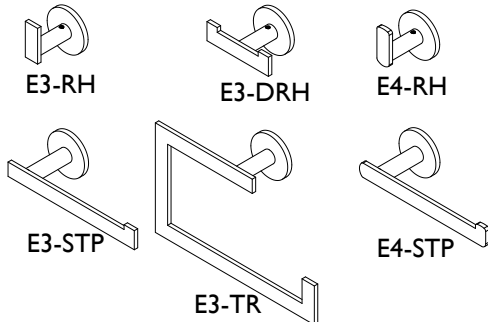

Dual Post Accessories Installation Instructions

CALIFORNIA FAUCETS RECOMMENDS THAT ALL PRODUCTS BE INSTALLED BY A LICENSED PROFESSIONAL

IMPORTANT: Read all instructions prior to installation and provide copy of instructions to consumer.

A TOWEL BAR SERIES

B PARTS

E3-RH/DRH/STP/TR E4-RH/STP

Single Post Accessories Installation Instructions

CALIFORNIA FAUCETS RECOMMENDS THAT ALL PRODUCTS BE INSTALLED BY A LICENSED PROFESSIONAL

IMPORTANT: Read all instructions prior to installation and provide copy of instructions to consumer.

A SINGLE POST ACCESSORIES

B PARTS