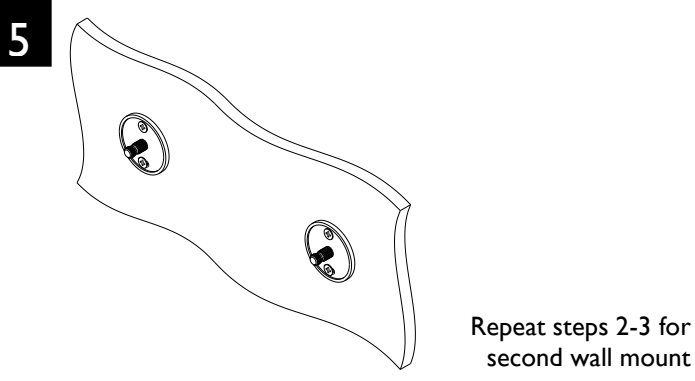

Dual Post Accessories Installation Instructions

CALIFORNIA FAUCETS RECOMMENDS THAT ALL PRODUCTS BE INSTALLED BY A LICENSED PROFESSIONAL

IMPORTANT: Read all instructions prior to installation and provide copy of instructions to consumer.

A TOWEL BAR SERIES

B PARTS

E3-RH/DRH/STP/TR E4-RH/STP

Single Post Accessories Installation Instructions

CALIFORNIA FAUCETS RECOMMENDS THAT ALL PRODUCTS BE INSTALLED BY A LICENSED PROFESSIONAL

IMPORTANT: Read all instructions prior to installation and provide copy of instructions to consumer.

A SINGLE POST ACCESSORIES

B PARTS