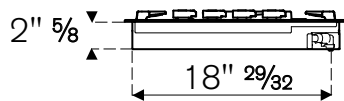

INSTALLATION INSTRUCTIONS

Q30M 4 00 X

Bertazzoni recommends to operate the appliance after it has been installed in a cabinet.

The kitchen cabinets shall be made of materials capable of withstanding temperatures at least 117°F (65°C) above room temperature in order to avoid possible damage to the cabinets during appliance usage.

Disclaimer: while every effort has been made to insure the accuracy of the information contained in this brochure, Fratelli Bertazzoni reserves the right to change any part of the information at any time without notice.

Fratelli Bertazzoni, Bertazzoni and the winged wheel brand icon are registered trademarks of Bertazzoni Spa.