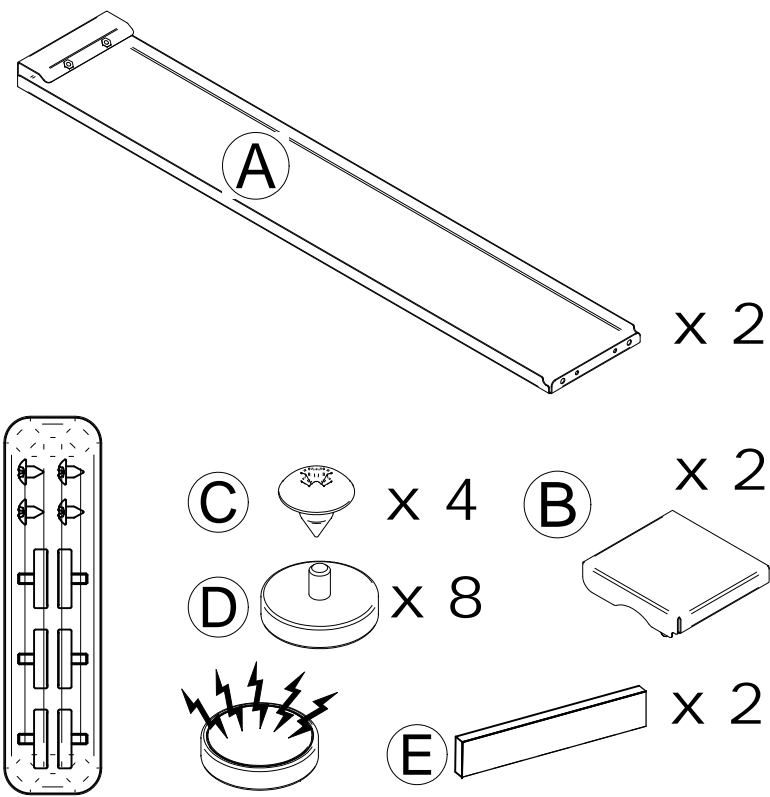

INSTALL INSTRUCTION - TOE KICK TKP HERITAGE

min 98mm
3 7/8 inches