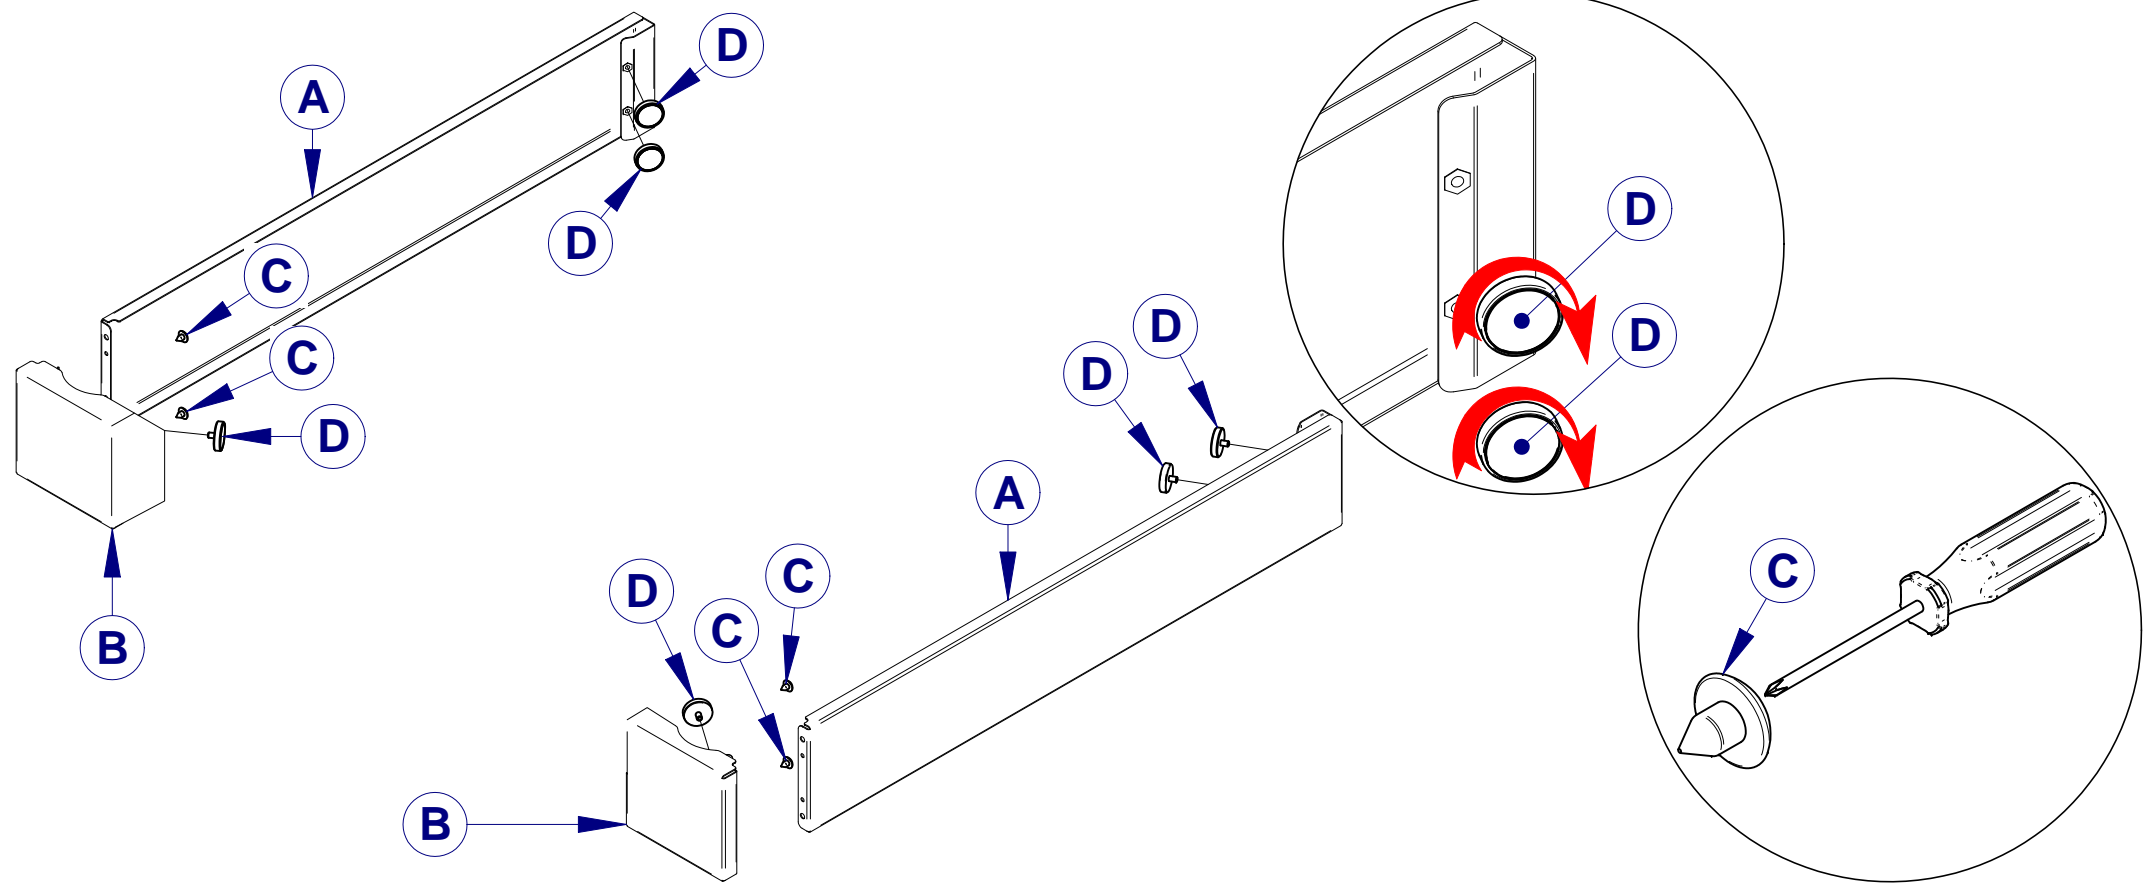

INSTALL INSTRUCTION - TOE KICK TKP HERITAGE

min 98mm
3 7/8 inches