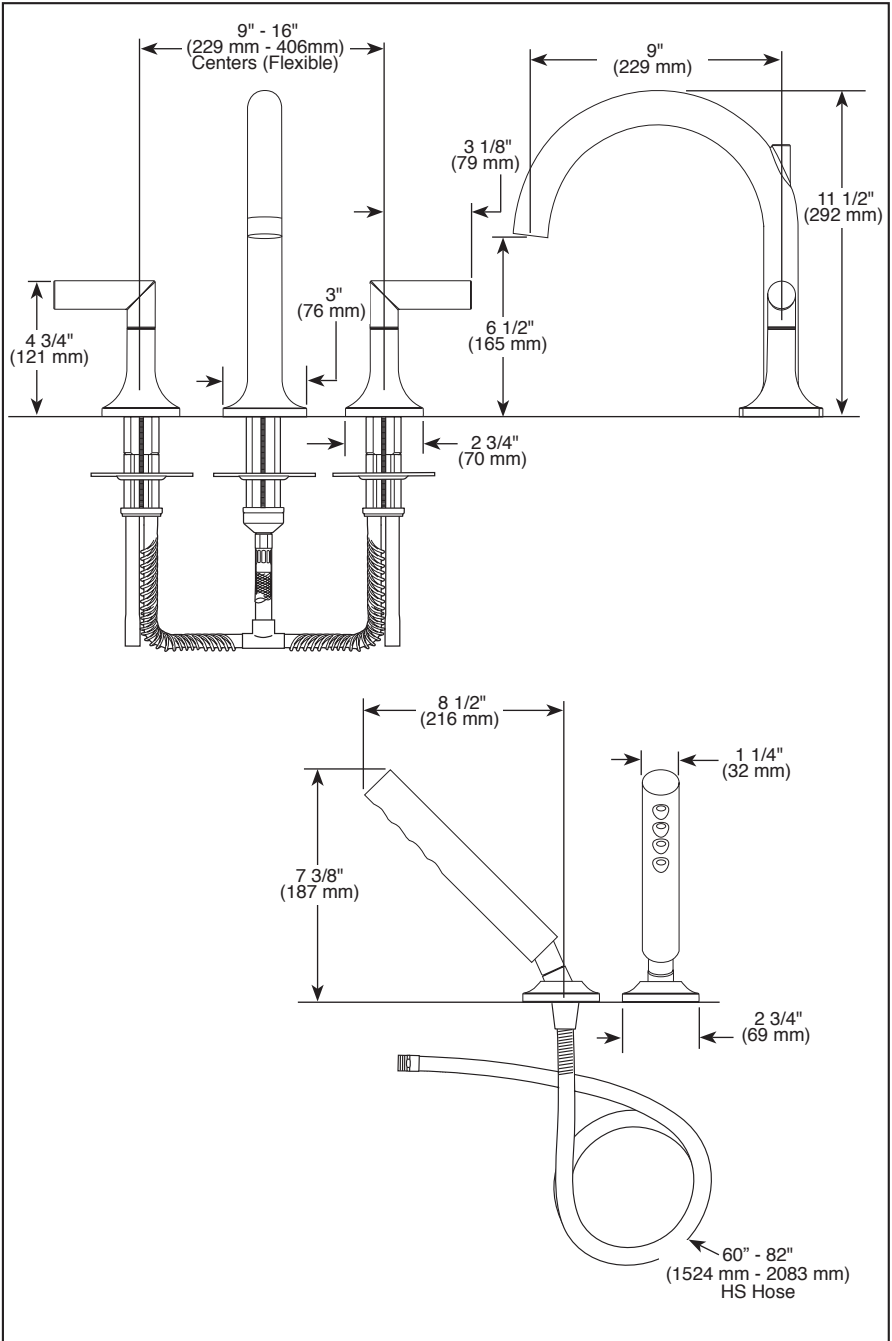

Submitted Model No.: _____
 Specific Features: _____

▲ Designate proper finish suffix

BRIZO®

ROMAN TUB/WHIRLPOOL FAUCET TRIM

- Odin™ Bath Collection
- Three Hole Installation (T67375)
- Four Hole Installation (T67475)
- Rough-In Kit Must Also be Ordered to Complete Installation (R64707 for four hole and R62707 for three hole)

- STANDARD SPECIFICATIONS:**
- Three or four hole mount
 - Trim Only for two handle Roman Tub faucet for concealed mounting
 - Temperature and volume controlled with handles
 - Rough-In kit must also be ordered to complete installation (R64707 for four hole and R62707 for three hole). There are separate specification sheets on each rough-in kit if more details are required.
 - Handshower includes double check valves for backflow prevention (T67475)
 - Handshower max. 1.75 gpm @ 80 psi, 6.6 L/min @ 550 kPa
 - Minimum 4 1/2" (114 mm) to maximum 10" (254 mm) distance between holes
 - Accommodates up to 2 1/2" deck thickness

- COMPLIES WITH:**
- ASME A112.18.1 / CSA B125.1
 - Indicates compliance to ICC/ANSI A117.1 - Valve control only
 - EPA WaterSense® - Applies to handshower only - RP73147*

Brizo Kitchen & Bath Company reserves the right (1) to make changes in specifications and materials, and (2) to change or discontinue models, both without notice or obligation. Dimensions are for reference only. See current full-line price book or www.brizo.com for finish options and product availability.
 BSP-B-T67375 Rev. E