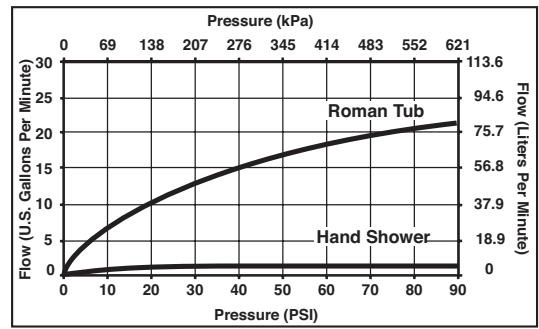

Brizo Kitchen & Bath Company reserves the right (1) to make changes in specifications and materials, and (2) to change or discontinue models, both without notice or obligation. Dimensions are for reference only. See current full-line price book or www.brizo.com for finish options and product availability.
BSP-B-T67375 Rev. E