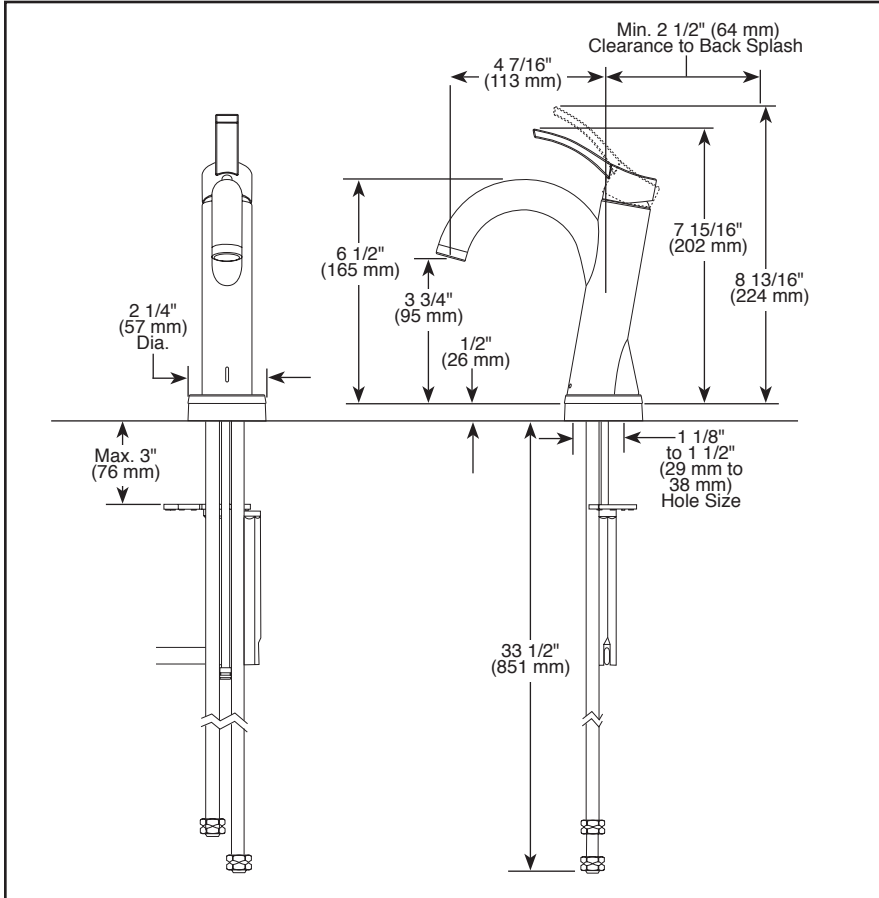

BRIZO®

LAVATORY FAUCET

- Odin™ Collection
- Single Handle Deck Mount

FEATURES:

- SmartTouchPlus™ Technology with TempID

STANDARD SPECIFICATIONS:

- Max flow rate: 1.50 GPM @ 60 PSI, 5.68 L/Min @ 414 kPa
- Max flow rate (ECO models only): 1.20 GPM @ 60 PSI, 4.54 L/Min @ 414 kPa
- One hole mount
- Ceramic cartridge
- Spout features hidden water-efficient laminar flow aerator
- Insulator base (included) required when installing on metal sinks
- Must order drain separately and use included plastic tailpiece
- Temperature indicator LED visually indicates the temperature of the water (blue=cold, magenta=warm, red=hot)

<p>RP72411▲ Grid Strainer Drain less overflow holes</p> 	<p>RP72413▲ Push Button Drain less overflow holes</p> <p>2 3/4" (70 mm) Dia.</p> 	<p>RP81627▲ Push Button Drain less overflow holes</p> <p>1 5/8" (41 mm) Dia.</p> 
<p>RP72412▲ Grid Strainer Drain with overflow holes</p> 	<p>RP72414▲ Push Button Drain with overflow holes</p> <p>2 3/4" (70 mm) Dia.</p> 	<p>RP81628▲ Push Button Drain with overflow holes</p> <p>1 5/8" (41 mm) Dia.</p> 