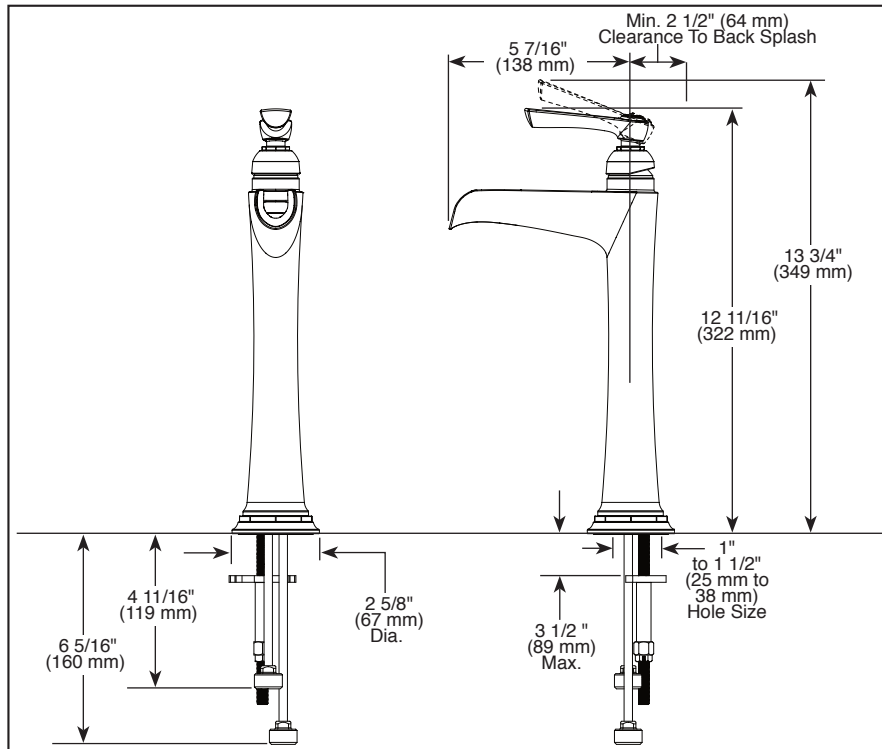

## VESSEL LAVATORY FAUCETS

- Rook™ Bath Collection
- Single Handle Deck Mount

65461LF▲  
65461LF▲-ECO

With Optional  
Escutcheon RP80414▲

Submitted Model No.: \_\_\_\_\_

Specific Features: \_\_\_\_\_

**RP72411▲** Grid Strainer Drain  
less overflow holes

**RP72413▲** Push Button Drain  
less overflow holes

**RP81627▲** Push Button Drain  
less overflow holes

**RP72412▲** Grid Strainer Drain  
with overflow holes

**RP72414▲** Push Button Drain  
with overflow holes

**RP81628▲** Push Button Drain  
with overflow holes

### STANDARD SPECIFICATIONS:

- Maximum 1.50 gpm @ 60 psi, 5.70 L/min @ 414 kPa
- Maximum (ECO models only) 1.20 gpm @ 60 psi, 4.54 L/min @ 414 kPa
- One or three hole mount (escutcheon optional, not included)
- Control mechanism - 28 mm ceramic disc cartridge with metal stem
- 1/2-14 NPSM threaded inlets
- Optional push button drain assembly or grid strainer available separately
- Solid brass fabricated body