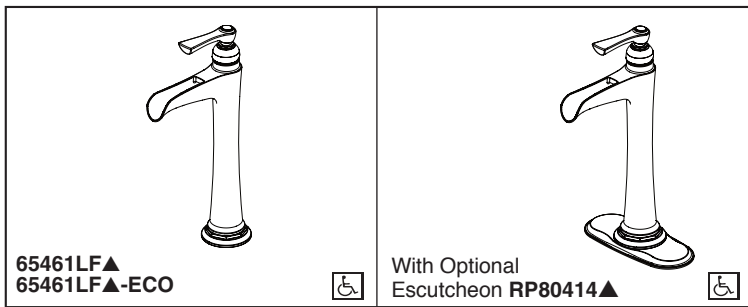

## VESSEL LAVATORY FAUCETS

- Rook™ Bath Collection
- Single Handle Deck Mount

65461LF▲  
65461LF▲-ECO

With Optional  
Escutcheon RP80414▲

Submitted Model No.: \_\_\_\_\_

Specific Features: \_\_\_\_\_

**RP72411▲** Grid Strainer Drain  
less overflow holes