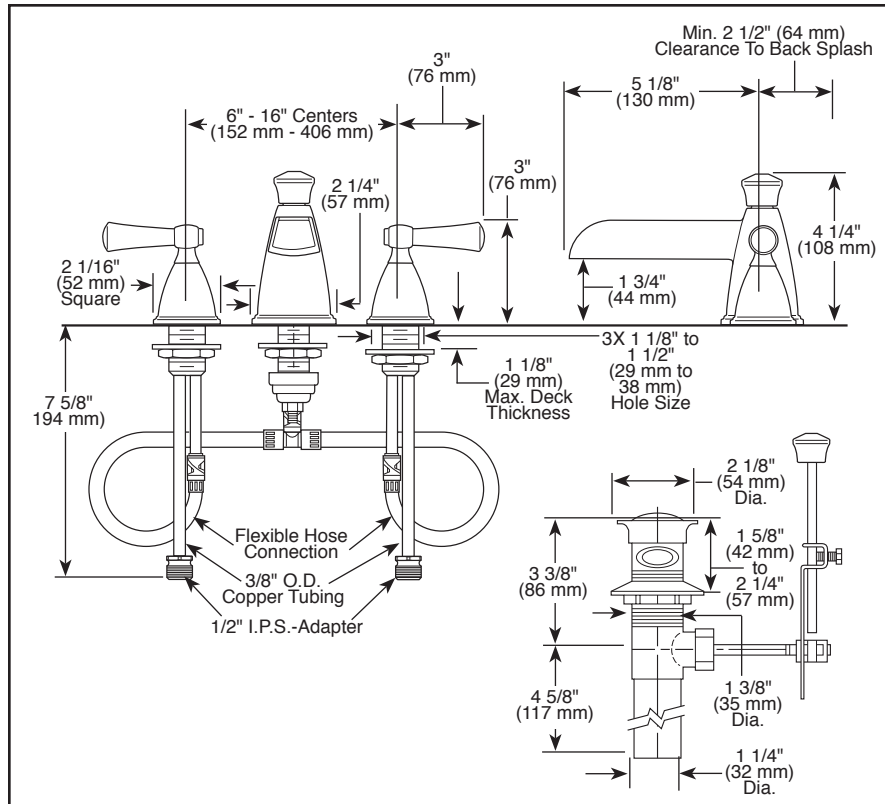

Submitted Model No.: _____

Specific Features: _____

▲ Designate proper finish suffix

BRIZO®

BATHROOM FAUCET

- Vesi® Collection
- Two Handle Widespread Deck Mount

FEATURES:

- Quick-Snap® Installation

STANDARD SPECIFICATIONS:

- Max flow rate 1.5 gpm @ 60 psi, 5.7 L/min @ 414 kPa
- Max flow rate (ECO models only) 1.2 gpm @ 60 psi, 4.5 L/min @ 414 kPa
- Three hole mount
- Ceramic cartridge
- 1/4 turn stops may be removed for 180° rotation
- Hot and cold stems are interchangeable
- Quick connect hoses and self-locating bases
- Includes metal drain with pop-up type fitting with plated flange and stopper
- Standard mounting deck thickness can be extended 1" (25 mm) with RP10612
- Solid brass fabricated end valves and spout body