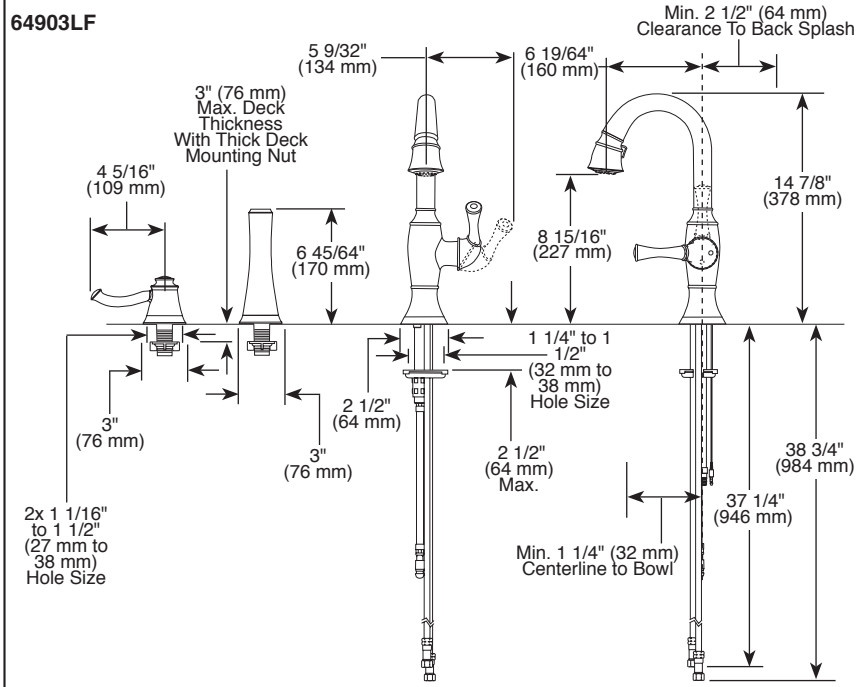

BRIZO® KITCHEN FAUCETS

- Talo® Collection
- Single Handle Deck Mount
- Optional Vase or Towel Hook
- Interchangeable with Soap Dispenser

Submitted Model No.: _____
Specific Features: _____

FEATURES:

- MagneDock® magnetic docking
- Touch-Clean® sprayhead
- SmartTouch® on/off functionality

STANDARD SPECIFICATIONS:

- Maximum 1.8 gpm @ 60 PSI, 6.8 L/Min @ 414 kPa
- One, two, three, or four hole mount (escutcheon optional)
- Control mechanism shall be full-motion valve cartridge
- Rotating spout
- Red/blue indicator markings
- Four-function wand; Aerated stream, full spray, volume control, and pause (64003LF)
- Two-function wand; Aerated stream and full spray (64903LF)
- Dual integral check valves in sprayer
- LED indicator light signals on-off, water temperature and when batteries run low
- Uses 6 AA (included) or 6 C (optional) batteries
- Optional (EP73954) 120V AC adapter available (3 prong grounded outlet required)
- Quick connect hoses