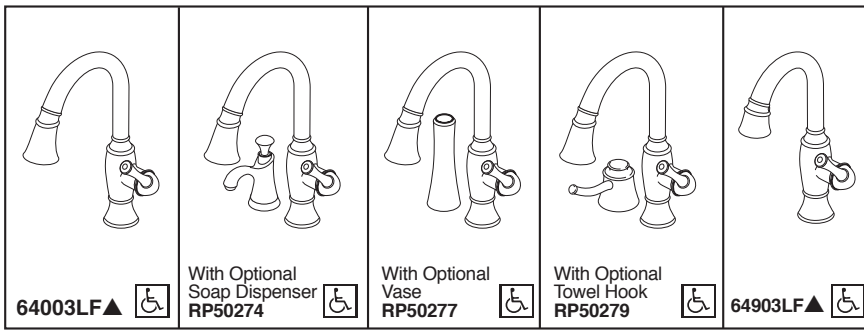

BRIZO® KITCHEN FAUCETS

- Talo® Collection
- Single Handle Deck Mount
- Optional Vase or Towel Hook
- Interchangeable with Soap Dispenser

Submitted Model No.: _____
Specific Features: _____

FEATURES:

- MagneDock® magnetic docking
- Touch-Clean® sprayhead
- SmartTouch® on/off functionality

STANDARD SPECIFICATIONS:

- Maximum 1.8 gpm @ 60 PSI, 6.8 L/Min @ 414 kPa
- One, two, three, or four hole mount (escutcheon optional)
- Control mechanism shall be full-motion valve cartridge
- Rotating spout
- Red/blue indicator markings
- Four-function wand; Aerated stream, full spray, volume control, and pause (64003LF)
- Two-function wand; Aerated stream and full spray (64903LF)
- Dual integral check valves in sprayer
- LED indicator light signals on-off, water temperature and when batteries run low
- Uses 6 AA (included) or 6 C (optional) batteries
- Optional (EP73954) 120V AC adapter available (3 prong grounded outlet required)
- Quick connect hoses