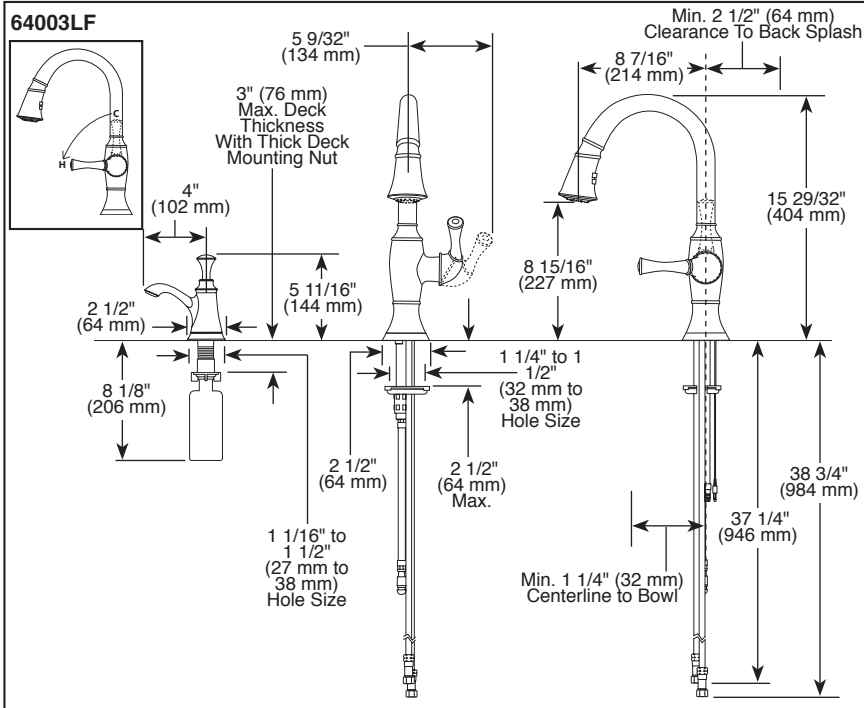

BRIZO® KITCHEN FAUCETS

- Talo® Collection
- Single Handle Deck Mount
- Optional Vase or Towel Hook
- Interchangeable with Soap Dispenser

Submitted Model No.: _____
Specific Features: _____

FEATURES:

- MagneDock® magnetic docking
- Touch-Clean® sprayhead
- SmartTouch® on/off functionality

STANDARD SPECIFICATIONS:

- Maximum 1.8 gpm @ 60 PSI, 6.8 L/Min @ 414 kPa
- One, two, three, or four hole mount (escutcheon optional)
- Control mechanism shall be full-motion valve cartridge
- Rotating spout
- Red/blue indicator markings
- Four-function wand; Aerated stream, full spray, volume control, and pause (64003LF)
- Two-function wand; Aerated stream and full spray (64903LF)
- Dual integral check valves in sprayer
- LED indicator light signals on-off, water temperature and when batteries run low
- Uses 6 AA (included) or 6 C (optional) batteries
- Optional (EP73954) 120V AC adapter available (3 prong grounded outlet required)
- Quick connect hoses