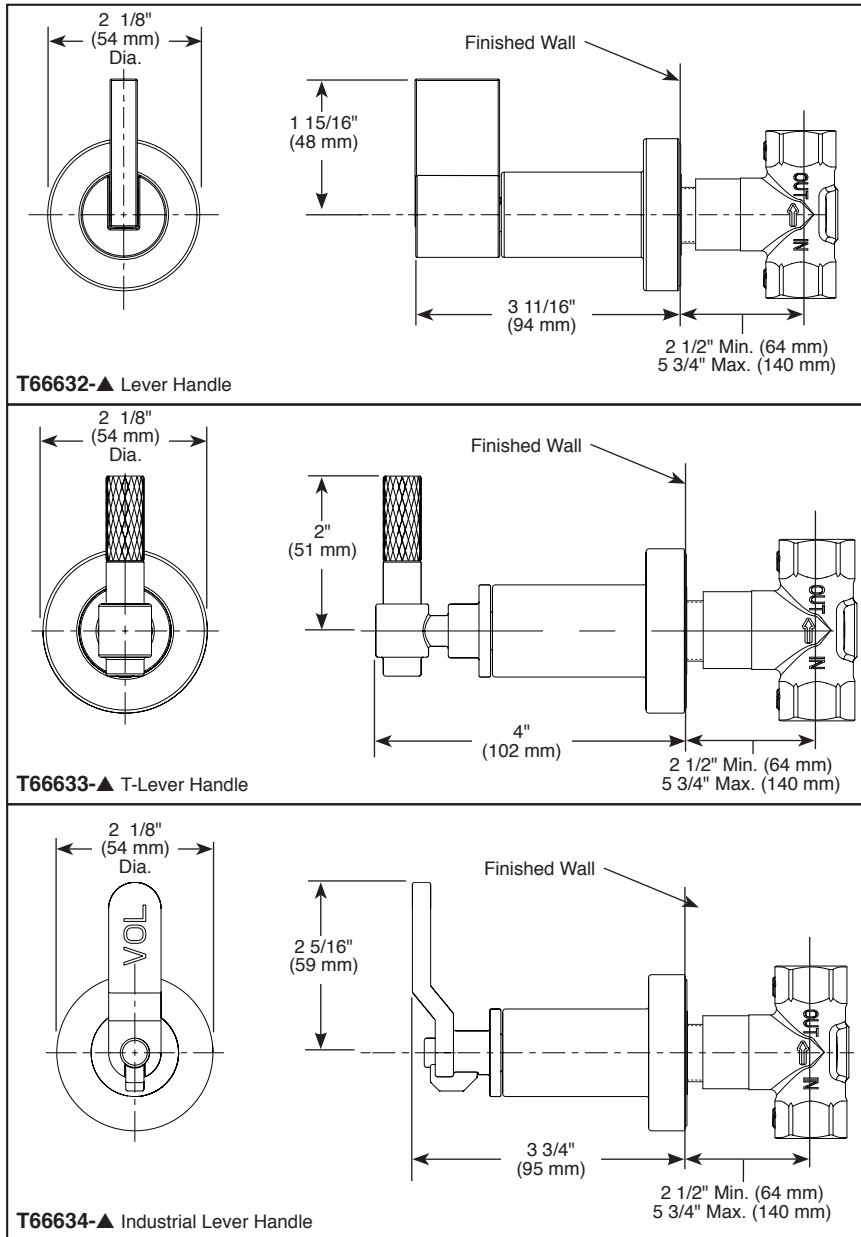

## STANDARD SPECIFICATIONS

- Must also order R35600 Rough-In
- 90° handle rotation controls volume only
- Volume control flows up to 16.2 gpm @ 60 psi
- Maximum flow 8.2 gpm @ 60 psi per volume control when paired with Sensori Thermostatic trim.
- Volume controls are required for every outlet and every set of body sprays (up to max flow)
- All parts are replaceable from the front
- Adjusts for wall thickness variations
- Recommended working pressure of 45-80 PSI
- Volume control only; must be used with temperature control device
- No extension kit required, rough accommodates up to 3 1/4" wall thickness.

## COMPLIES WITH:

- ASME A112.18.1 / CSA B125.1
- Indicates compliance to

 ICC/ANSI A117.1 - Valve control only

Submitted Model No.: \_\_\_\_\_

Specific Features: \_\_\_\_\_

▲ Designate proper finish suffix