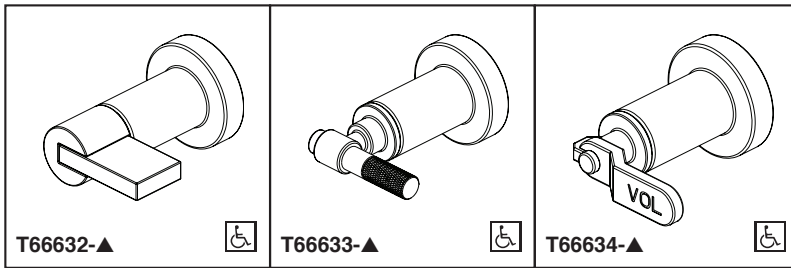

BRIZO® SENSORI® CUSTOM SHOWER TRIM

- Litze™ Collection
- Volume Control Trim

STANDARD SPECIFICATIONS

- Must also order R35600 Rough-In
- 90° handle rotation controls volume only
- Volume control flows up to 16.2 gpm @ 60 psi
- Maximum flow 8.2 gpm @ 60 psi per volume control when paired with Sensori Thermostatic trim.
- Volume controls are required for every outlet and every set of body sprays (up to max flow)
- All parts are replaceable from the front
- Adjusts for wall thickness variations
- Recommended working pressure of 45-80 PSI
- Volume control only; must be used with temperature control device
- No extension kit required, rough accommodates up to 3 1/4" wall thickness.

WARRANTY

- Lifetime limited warranty on parts (other than electronic parts and batteries) and finishes; or, for commercial users, for 5 years from date of purchase.
- 5 year limited warranty on electronic parts (other than batteries); or, for commercial users, for 1 year from the date of purchase. No warranty is provided on batteries.

COMPLIES WITH:

- ASME A112.18.1 / CSA B125.1
- Indicates compliance to

ICC/ANSI A117.1 - Valve control only

Submitted Model No.: _____

Specific Features: _____