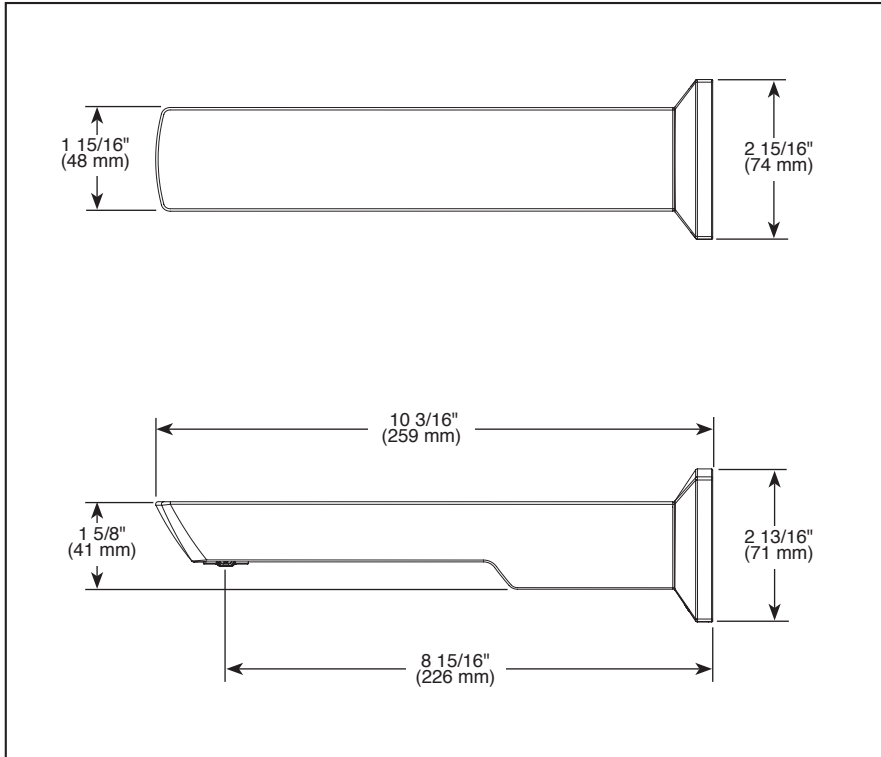

▲ Designate Proper Finish Suffix

BRIZO®

NON-DIVERTER TUB SPOUT

■ Vettis™ Bath Collection

STANDARD SPECIFICATIONS:

- Non-diverter tub spout
- Solid brass construction
- Universal adapter included (RP90472) allows for sweat or slip onto 1/2" CWT or thread onto 1/2" NPT
- Spout features hidden stream straightener
- Tub spout can be installed with shower diverter systems

WARRANTY

- Lifetime limited warranty on parts (other than electronic parts and batteries) and finishes: or, for commercial users, for 5 years from date of purchase.
- 5 year limited warranty on electronic parts (other than batteries); or, for commercial users, for 1 year from the date of purchase. No warranty is provided on batteries.

COMPLIES WITH:

- ASME A112.18.1 / CSA B125.1