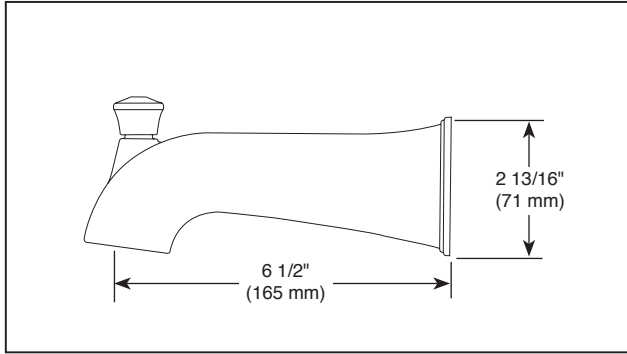

Submitted Model No.: _____

Specific Features: _____

▲ Designate proper finish suffix

BRIZO®

DIVERTER TUB SPOUT

■ Vesi® Bath Collection

STANDARD SPECIFICATIONS:

- Pull-up diverter tub spout
- Solid brass construction
- Thread onto 1/2" NPT