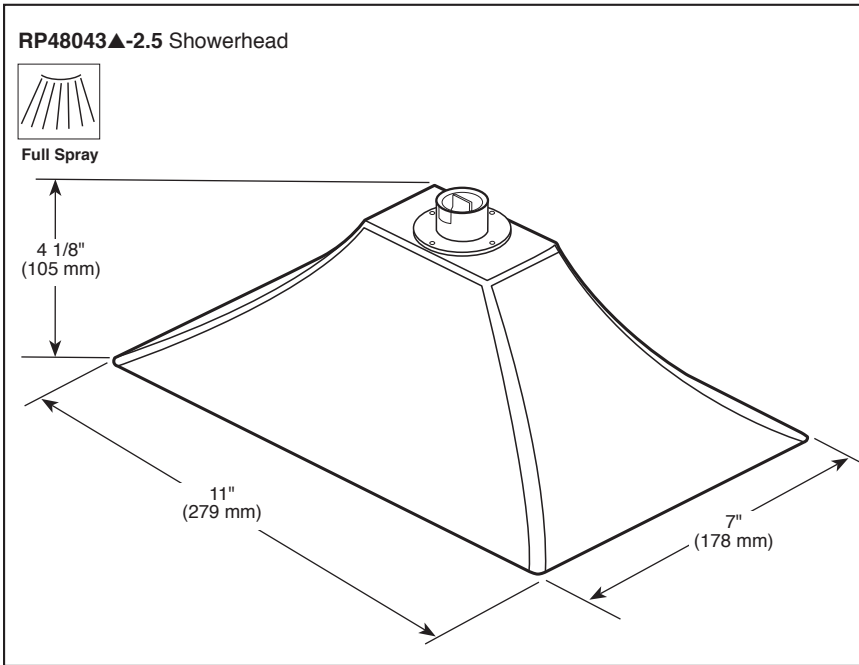

RP48043▲-2.5

Submitted Model No.: _____

Specific Features: _____

▲ Designate proper finish suffix

BRIZO®

CEILING MOUNT SHOWERHEAD

■ RSVP® Bath Collection

STANDARD SPECIFICATIONS:

- Maximum 2.5 gpm @ 80 psi, 9.5 L/min @ 550 kPa
- Rub clean nubs on single function showerhead
- Solid Fabricated brass shell on showerhead
- Showerhead is intended for overhead raincan orientation only. Ball connector rotates but does not pivot.