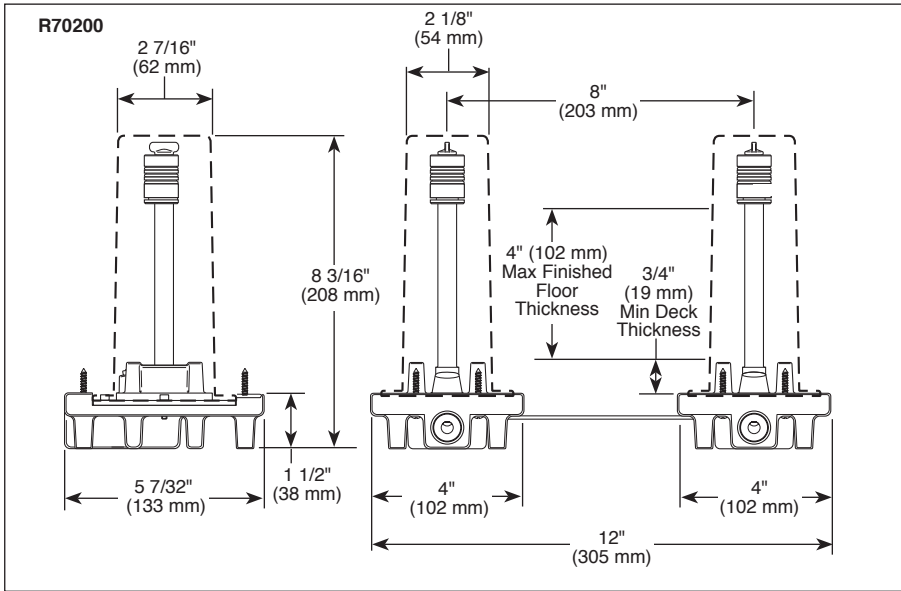

Submitted Model No.: _____

Specific Features: _____

BRIZO®

TWO HOLE FREESTANDING FLOOR MOUNTED TUB FILLER ROUGH-IN

- R70200
- R70200-WS (With Stops)

STANDARD SPECIFICATIONS:

- 1/2" NPT female inlets.
- Forged brass body.
- Available with integrated stops (R70200-WS).
- Innovative mounting system (patent pending) provides for simple stable installation.
- Spacing plate pre-assembled to ensure 8" spread.
- Accommodates finished floor thickness up to 4".
- Vertical spout height remains constant to finished floor.
- Pre-assembled test caps allow air or water pressure testing without trim.
- Pre-assembled protective plasterguards with information label indicating finished floor location.
- Pre-assembled gaskets to isolate living space.
- Rigid galvanized installation template included (not shown).
- Refer to product installation instructions.
- Trim sold separately.