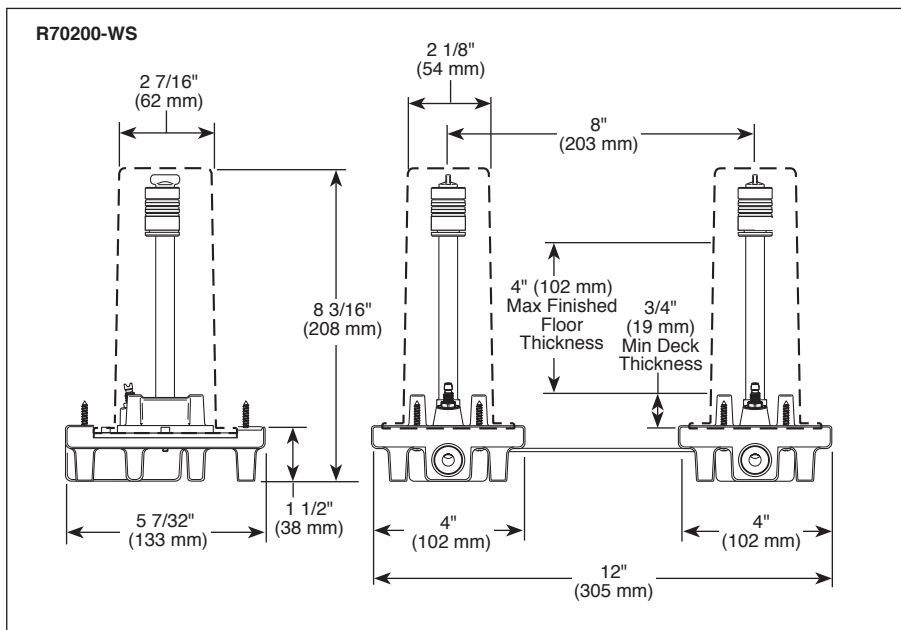

Submitted Model No.: _____

Specific Features: _____

BRIZO®

TWO HOLE FREESTANDING FLOOR MOUNTED TUB FILLER ROUGH-IN

- R70200
- R70200-WS (With Stops)

STANDARD SPECIFICATIONS:

- 1/2" NPT female inlets.
- Forged brass body.
- Available with integrated stops (R70200-WS).
- Innovative mounting system (patent pending) provides for simple stable installation.
- Spacing plate pre-assembled to ensure 8" spread.
- Accommodates finished floor thickness up to 4".
- Vertical spout height remains constant to finished floor.
- Pre-assembled test caps allow air or water pressure testing without trim.
- Pre-assembled protective plasterguards with information label indicating finished floor location.
- Pre-assembled gaskets to isolate living space.
- Rigid galvanized installation template included (not shown).
- Refer to product installation instructions.
- Trim sold separately.