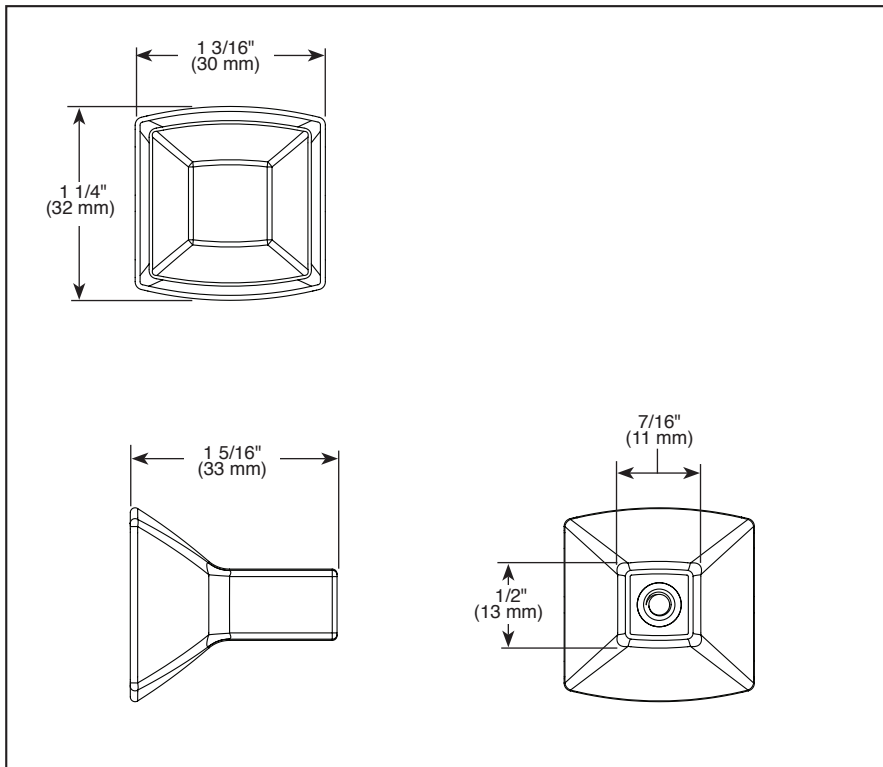

▲ Designate proper finish suffix