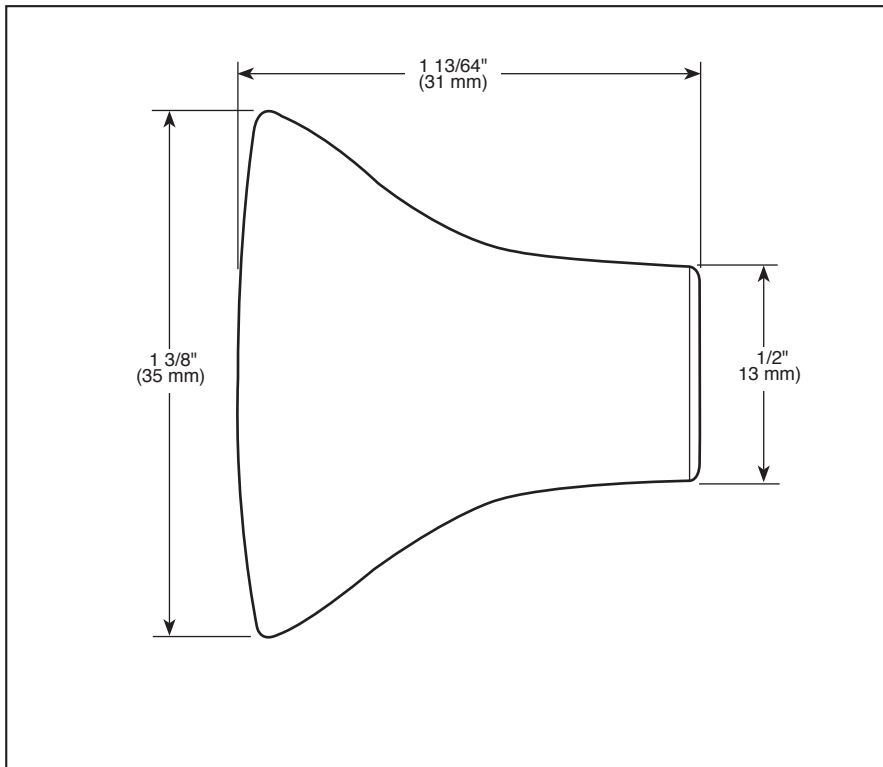

## ACCESSORIES

- Sotria™ Bath Collection
- Drawer Knob

Submitted Model No.: \_\_\_\_\_

Specific Features: \_\_\_\_\_

▲ Designate proper finish suffix

### STANDARD SPECIFICATIONS:

- Mounting hardware (8-32 UNC screw) included with product.
- All metal construction.
- Finishes match full Sotria™ suite.