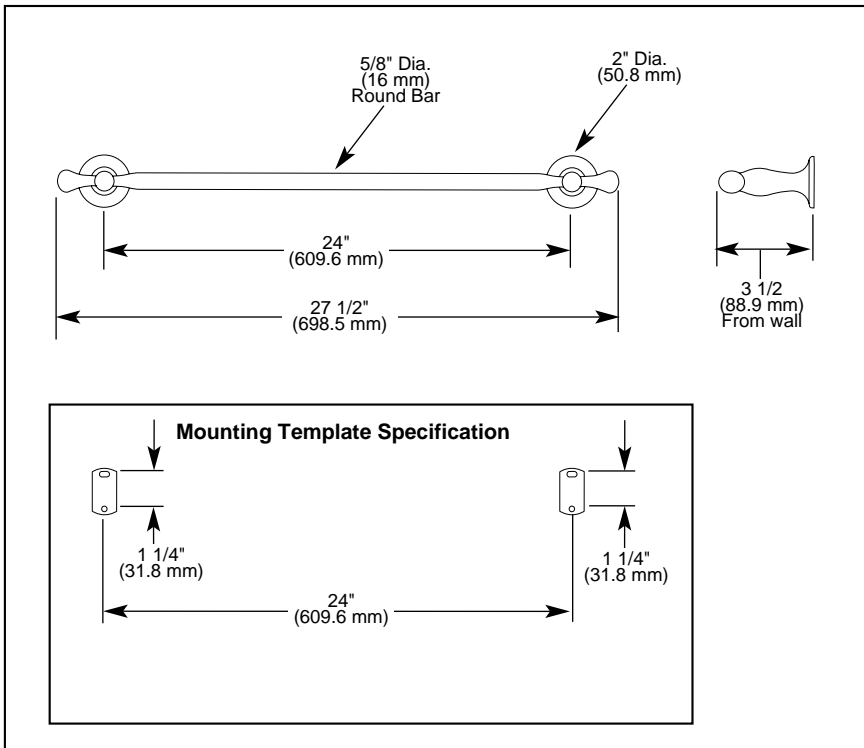

BRIZO[®]

ACCESSORIES

- RSVP™ Bath Collection
- 24" Single Towel Bar

Submitted Model No.: _____

Specific Features: _____

STANDARD SPECIFICATIONS:

- Wood blocking is preferable behind all wall surfaces. If wood blocking is not available, the following fasteners are suggested: Tile/Masonry-use plastic anchors provided. Plaster/Drywall-use metal anchors provided.
- Mounting hardware and mounting instructions included with product.