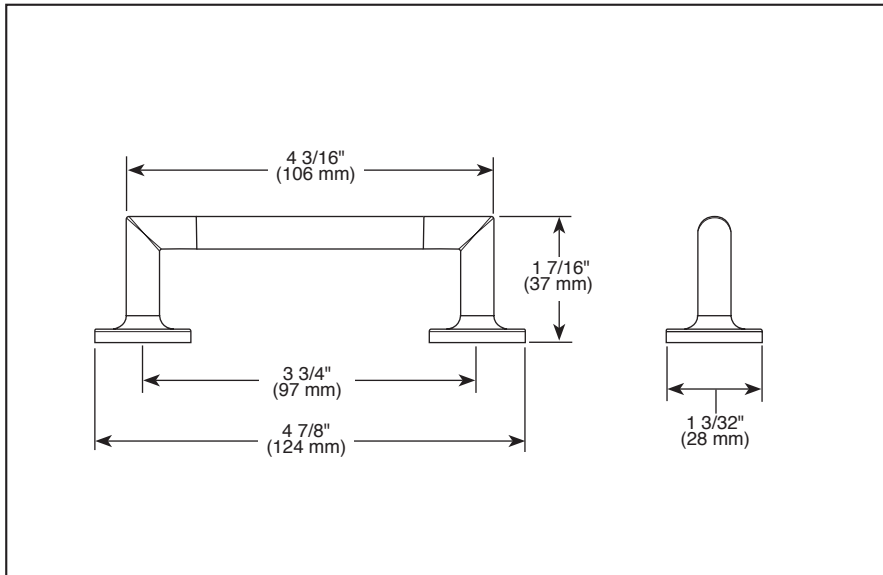

BRIZO®

ACCESSORIES

- Odin™ Bath Collection
- Drawer Pull

Submitted Model No.: _____

Specific Features: _____

▲ Designate proper finish suffix

STANDARD SPECIFICATIONS:

- Mounting hardware (8-32 UNC screws) included with product.
- All metal construction.
- Finishes match full Odin™ suite.