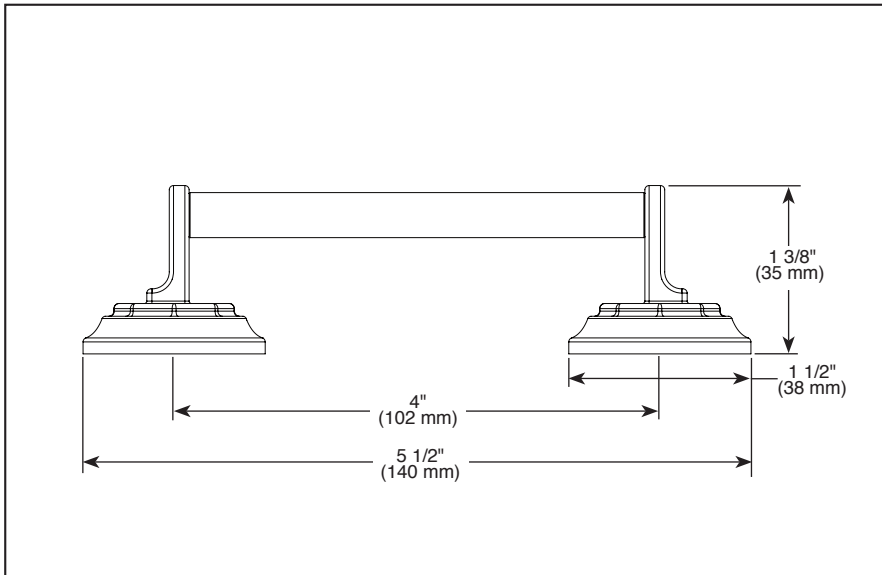

▲ Designate proper finish suffix

STANDARD SPECIFICATIONS:

- Mounting hardware (8-32 UNC screws) included with product
- All metal construction
- Flat side surface of drawer pull should be installed facing up

WARRANTY

- Lifetime limited warranty on parts (other than electronic parts and batteries) and finishes: or, for commercial users, for 5 years from date of purchase.
- 5 year limited warranty on electronic parts (other than batteries); or, for commercial users, for 1 year from the date of purchase. No warranty is provided on batteries.