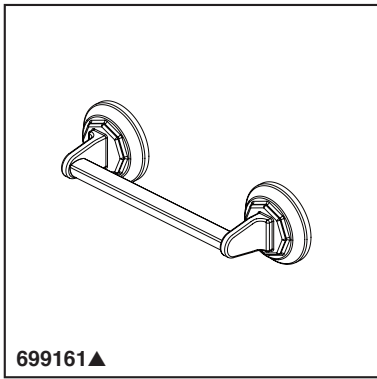

## ACCESSORIES

- Rook™ Collection
- Drawer Pull

Submitted Model No.: \_\_\_\_\_

Specific Features: \_\_\_\_\_

▲ Designate proper finish suffix

### STANDARD SPECIFICATIONS:

- Mounting hardware (8-32 UNC screws) included with product
- All metal construction
- Flat side surface of drawer pull should be installed facing up