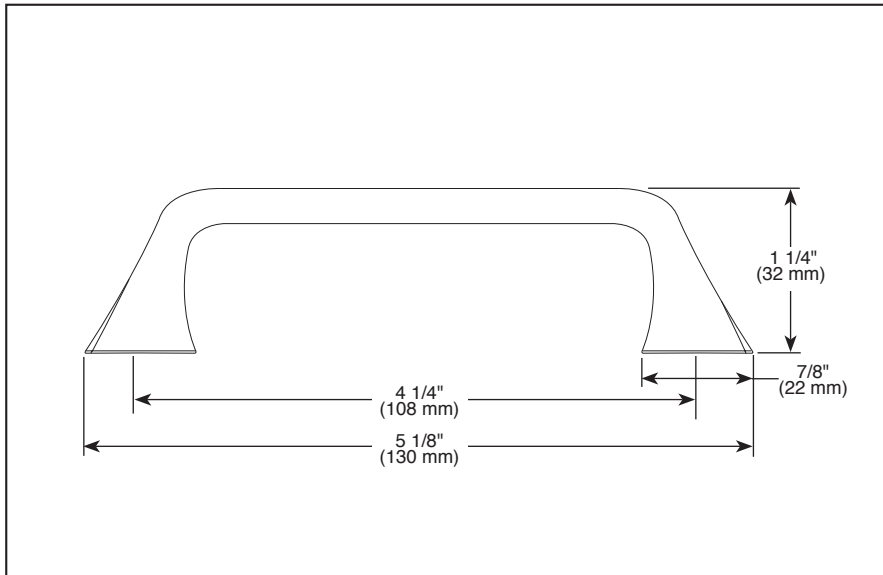

BRIZO®

ACCESSORIES

- Sotria™ Bath Collection
- Drawer Pull

Submitted Model No.: _____

Specific Features: _____

▲ Designate proper finish suffix

STANDARD SPECIFICATIONS:

- Mounting hardware (8-32 UNC screws) included with product.
- All metal construction.
- Finishes match full Sotria™ suite.