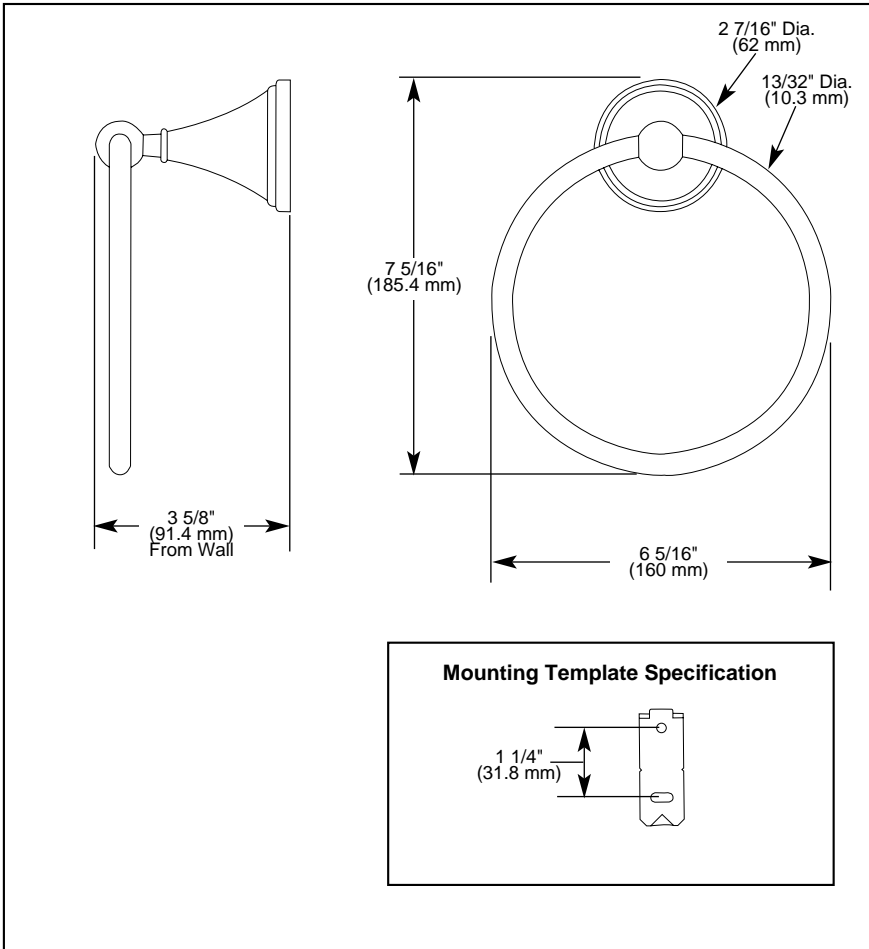

BRIZO[®]

ACCESSORIES

- Traditional Series
- Towel Ring

Submitted Model No.: _____

Specific Features: _____

STANDARD SPECIFICATIONS:

- Wood blocking is preferable behind all wall surfaces. If wood blocking is not available, the following fasteners are suggested: Tile/Masonry-Plastic or lead Anchors Plaster/drywall-Toggle bolts.
- Mounting hardware and mounting instructions included with product.